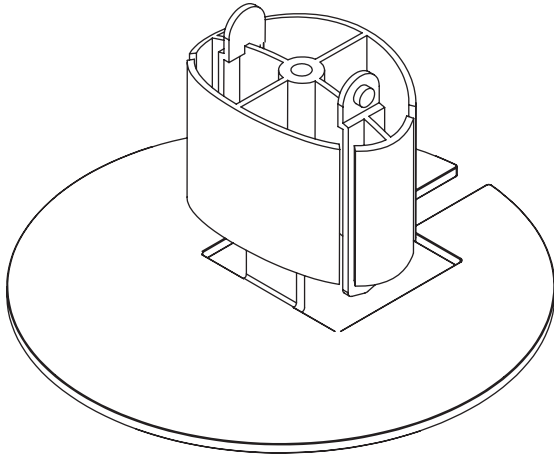

Conceal
Cable management spine

Product specs

- Expands and retracts to keep cables organized under a height adjustable table base
- 53.5" total height
- 23 links
- Links are detachable
- Weighted bottom
- Attaches to bottom of worksurface
- Warranty: 15 yr.

Model #

List price

<input type="radio"/> CONCEAL-GRY	\$68
<input checked="" type="radio"/> CONCEAL-BLK	\$68
<input type="radio"/> CONCEAL-WHT	\$68

Conceal

Cable management spine

Conceal base

Base aerial view

Base profile view

Conceal link

Link aerial view

Link profile view

Conceal worksurface mounting clip

mounting clip bottom view

mounting clip profile view