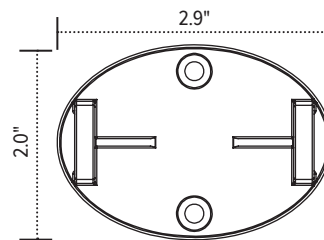

Conceal
Cable management spine

Product specs

- Expands and retracts to keep cables organized under a height adjustable table base
- 53.5" total height
- 23 links
- Links are detachable
- Weighted bottom
- Attaches to bottom of worksurface
- Warranty: 15 yr.

Base profile view

Conceal link

Link aerial view

Link profile view

Conceal worksurface mounting clip

mounting clip bottom view

mounting clip profile view