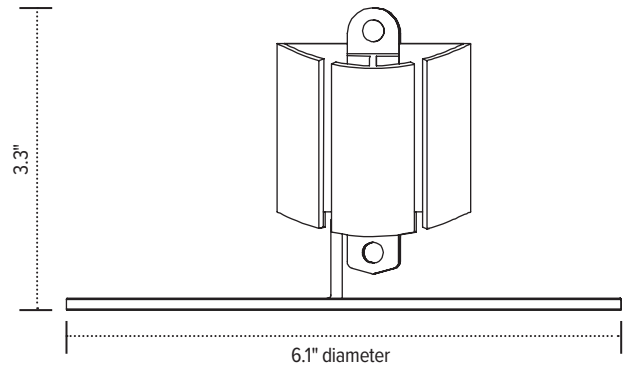

Conceal
Cable management spine

Product specs

- Expands and retracts to keep cables organized under a height adjustable table base
- 53.5" total height
- 23 links
- Links are detachable
- Weighted bottom
- Attaches to bottom of worksurface
- Warranty: 15 yr.

Model #

List price

<input type="radio"/> CONCEAL-GRY	\$68
<input checked="" type="radio"/> CONCEAL-BLK	\$68
<input type="radio"/> CONCEAL-WHT	\$68

Conceal

Cable management spine

Conceal base

Base aerial view

Base profile view

Conceal link

Link aerial view

Link profile view

Conceal worksurface mounting clip

mounting clip bottom view

mounting clip profile view