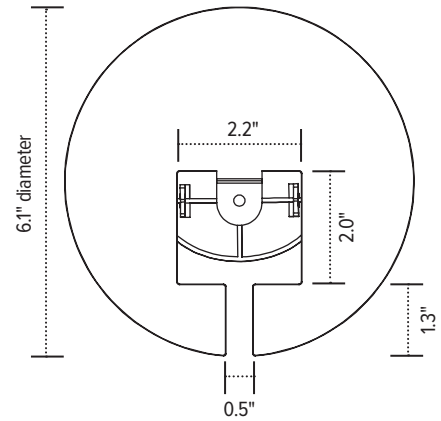

Conceal
Cable management spine

Product specs

- Expands and retracts to keep cables organized under a height adjustable table base
- 53.5" total height
- 23 links
- Links are detachable
- Weighted bottom
- Attaches to bottom of worksurface
- Warranty: 15 yr.

Model #

List price

<input type="radio"/> CONCEAL-GRY	\$68
<input checked="" type="radio"/> CONCEAL-BLK	\$68
<input type="radio"/> CONCEAL-WHT	\$68

Conceal

Cable management spine

Conceal base

Base aerial view

Base profile view

Conceal link

Link aerial view

Link profile view

Conceal worksurface mounting clip

mounting clip bottom view

mounting clip profile view