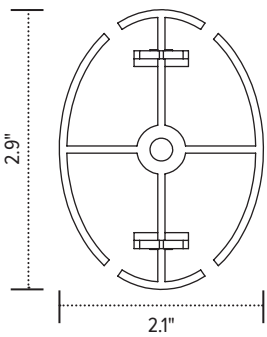

Conceal
Cable management spine

Product specs

- Expands and retracts to keep cables organized under a height adjustable table base
- 53.5" total height
- 23 links
- Links are detachable
- Weighted bottom
- Attaches to bottom of worksurface
- Warranty: 15 yr.

Model #

List price

<input type="radio"/> CONCEAL-GRY	\$68
<input checked="" type="radio"/> CONCEAL-BLK	\$68
<input type="radio"/> CONCEAL-WHT	\$68

Conceal

Cable management spine

Conceal base

Base aerial view

Base profile view

Conceal link

Link aerial view

Link profile view

Conceal worksurface mounting clip

mounting clip bottom view

mounting clip profile view