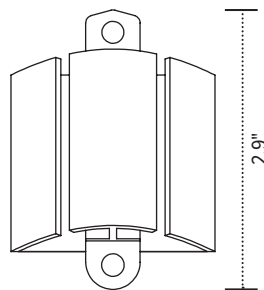

Conceal
Cable management spine

Product specs

- Expands and retracts to keep cables organized under a height adjustable table base
- 53.5" total height
- 23 links
- Links are detachable
- Weighted bottom
- Attaches to bottom of worksurface
- Warranty: 15 yr.

Base profile view

Conceal link

Link aerial view

Link profile view

Conceal worksurface mounting clip

mounting clip bottom view

mounting clip profile view