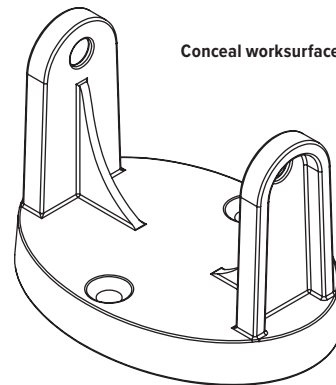

Conceal
Cable management spine

Product specs

- Expands and retracts to keep cables organized under a height adjustable table base
- 53.5" total height
- 23 links
- Links are detachable
- Weighted bottom
- Attaches to bottom of worksurface
- Warranty: 15 yr.

Base profile view

Conceal link

Link aerial view

Link profile view

Conceal worksurface mounting clip

mounting clip bottom view

mounting clip profile view