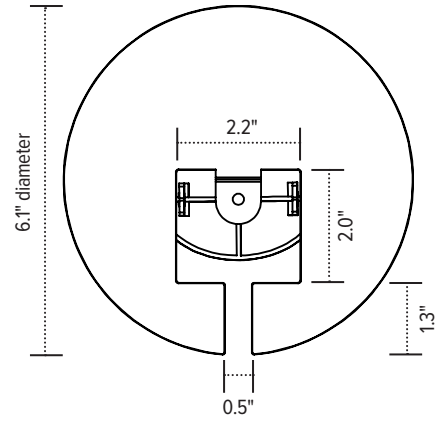

Conceal

cable management spine

Product specs

- Expands and retracts to keep cables organized under a height adjustable table base
- 53.5" total height
- 23 links
- Links are detachable
- Weighted bottom
- Attaches to bottom of worksurface
- Warranty: 15 yrs.

Model

List price

<input type="radio"/> CONCEAL-GRY	\$68
<input checked="" type="radio"/> CONCEAL-BLK	\$68
<input type="radio"/> CONCEAL-WHT	\$68

Conceal

cable management spine

Conceal base

Base aerial view

Base profile view

Conceal link

Link aerial view

Link profile view

Conceal worksurface mounting clip

mounting clip bottom view

mounting clip profile view

esi

800.833.3746
esiergo.com