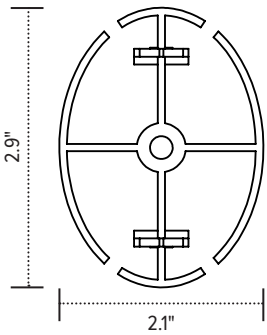

Conceal

cable management spine

Product specs

- Expands and retracts to keep cables organized under a height adjustable table base
- 53.5" total height
- 23 links
- Links are detachable
- Weighted bottom
- Attaches to bottom of worksurface
- Warranty: 15 yrs.

Model

List price

<input type="radio"/> CONCEAL-GRY	\$68
<input checked="" type="radio"/> CONCEAL-BLK	\$68
<input type="radio"/> CONCEAL-WHT	\$68

Conceal

cable management spine

Conceal base

Base aerial view

Base profile view

Conceal link

Link aerial view

Link profile view

Conceal worksurface mounting clip

mounting clip bottom view

mounting clip profile view

esi

800.833.3746
esiergo.com