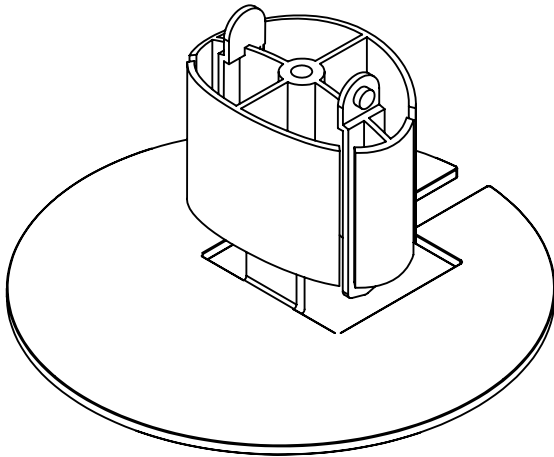

Conceal

cable management spine

Product specs

- Expands and retracts to keep cables organized under a height adjustable table base
- 53.5" total height
- 23 links
- Links are detachable
- Weighted bottom
- Attaches to bottom of worksurface
- Warranty: 15 yrs.

Model

List price

<input type="radio"/> CONCEAL-GRY	\$68
<input checked="" type="radio"/> CONCEAL-BLK	\$68
<input type="radio"/> CONCEAL-WHT	\$68

Conceal

cable management spine

Conceal base

Base aerial view

Base profile view

Conceal link

Link aerial view

Link profile view

Conceal worksurface mounting clip

mounting clip bottom view

mounting clip profile view

esi

800.833.3746
esiergo.com