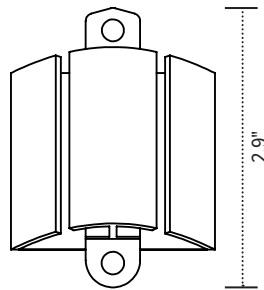

Conceal

cable management spine

Product specs

- Expands and retracts to keep cables organized under a height adjustable table base
- 53.5" total height
- 23 links
- Links are detachable
- Weighted bottom
- Attaches to bottom of worksurface
- Warranty: 15 yrs.

Model

List price

<input type="radio"/> CONCEAL-GRY	\$68
<input checked="" type="radio"/> CONCEAL-BLK	\$68
<input type="radio"/> CONCEAL-WHT	\$68

Conceal

cable management spine

Conceal base

Base aerial view

Base profile view

Conceal link

Link aerial view

Link profile view

Conceal worksurface mounting clip

mounting clip bottom view

mounting clip profile view

esi

800.833.3746
esiergo.com