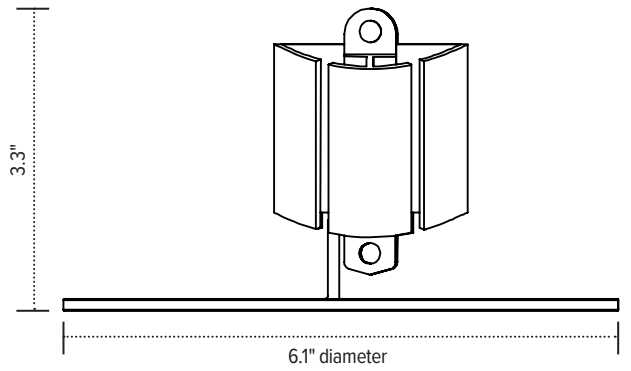

Conceal

cable management spine

Product specs

- Expands and retracts to keep cables organized under a height adjustable table base
- 53.5" total height
- 23 links
- Links are detachable
- Weighted bottom
- Attaches to bottom of worksurface
- Warranty: 15 yrs.

Model

List price

<input type="radio"/> CONCEAL-GRY	\$68
<input checked="" type="radio"/> CONCEAL-BLK	\$68
<input type="radio"/> CONCEAL-WHT	\$68

Conceal

cable management spine

Conceal base

Base aerial view

Base profile view

Conceal link

Link aerial view

Link profile view

Conceal worksurface mounting clip

mounting clip bottom view

mounting clip profile view

esi

800.833.3746
esiergo.com