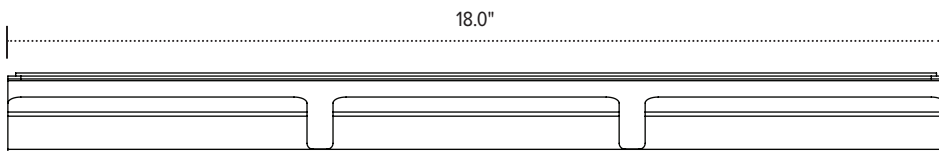

esi

800.833.3746
esiergo.com