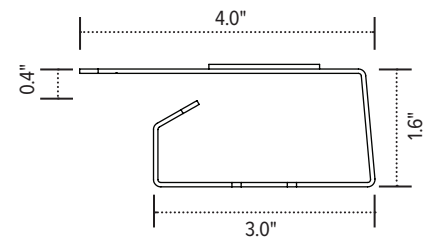

esi

800.833.3746
esiergo.com