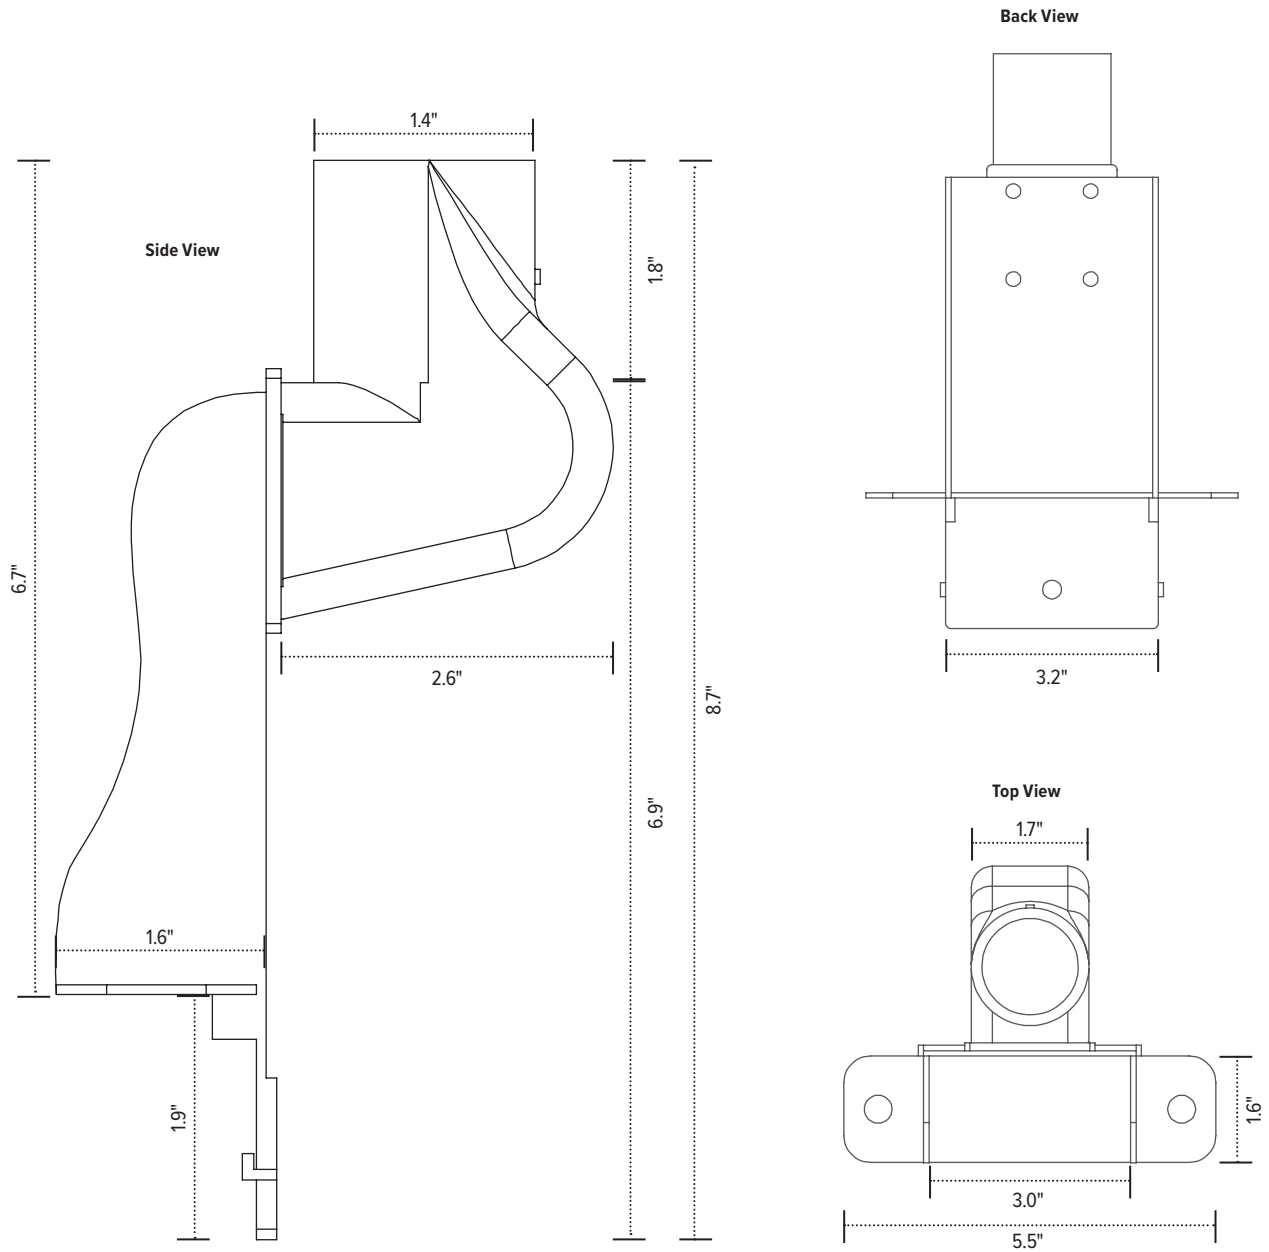

Benching Solutions Steelcase® Frameone monitor arm benching adapter

esi

800.833.3746
esiergo.com