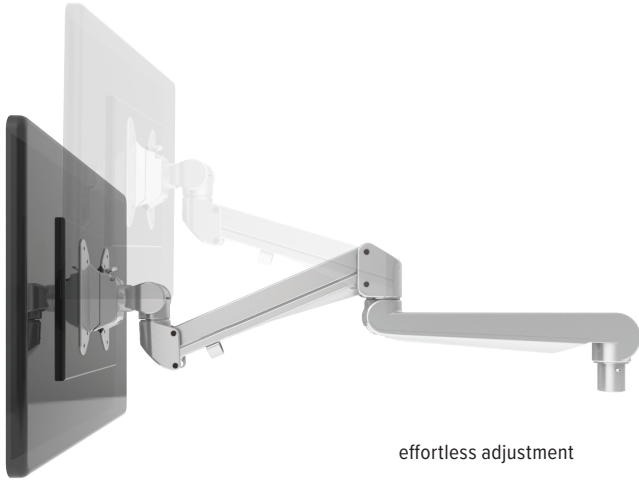

Edge[®]-Wall

Single wall monitor arm

Edge-Wall

Single wall monitor arm

esi

effortless adjustment

cable management

landscape/portrait rotation

VESA quick release

integrated allen key storage

Product specs

- Finger touch dynamic height adjustment
- Recommended for wall mount applications
- 12.0" height adjustment range
- 23.5" arm extension
- 4.0" arm retraction
- +90°/-25° tilt
- ±90° rotation
- 6.5 lb.–17.6 lb. weight capacity
- VESA 75mm/100mm quick release
- 180° lock-out feature
- Warranty: 15 yr.

Model

List price

○ EDGE-WALL-SLV \$374

Edge-Wall

Single wall monitor arm