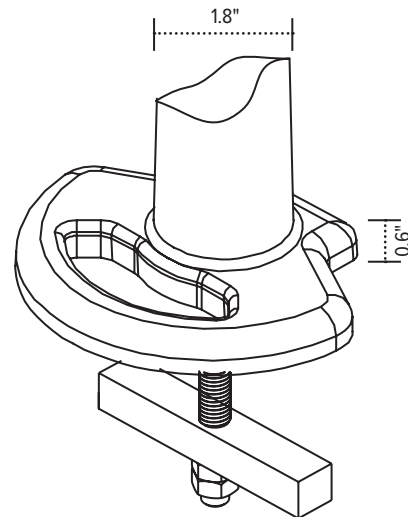

Product specs

- 10.3" laptop tray width
- 12.0"–18.3" laptop tray adjustable depth
- Can accommodate laptop alone or laptop with docking station
- Can be added to any existing Edge or Evolve monitor arm
- Monitor arm sold separately
- Warranty: 15 yrs.

Model

List price

LTH-EDGE-SLV \$186

esi

800.833.3746
esiergo.com

LTH-edge

adjustable laptop tray

esi