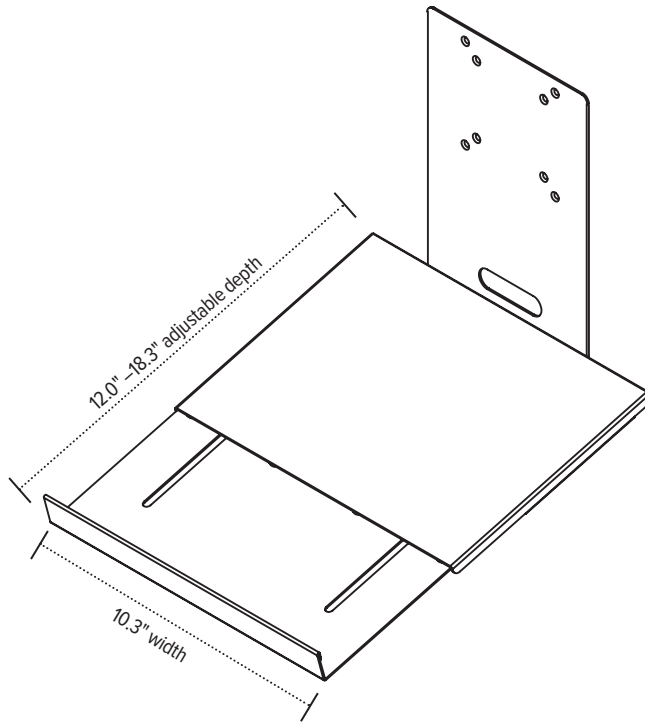

Product specs

- 10.3" laptop tray width
- 12.0"–18.3" laptop tray adjustable depth
- Can accommodate laptop alone or laptop with docking station
- Can be added to any existing Edge or Evolve monitor arm
- Monitor arm sold separately
- Warranty: 15 yrs.

Model

List price

LTH-EDGE-SLV \$186

esi

800.833.3746
esiergo.com

LTH-edge

adjustable laptop tray

esi