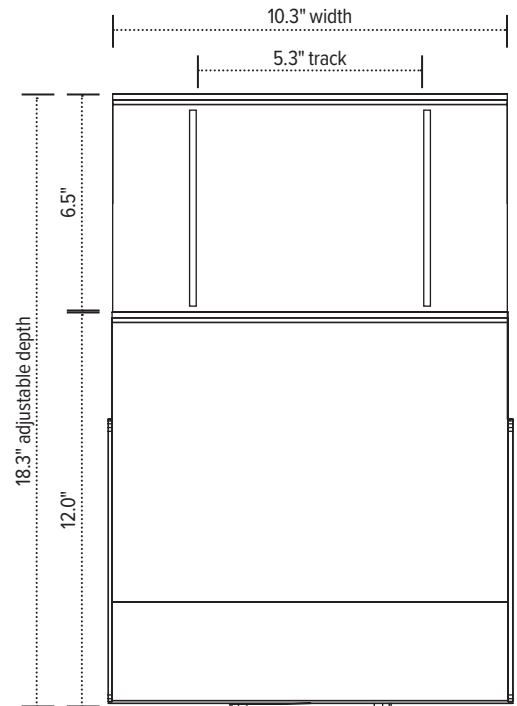

Product specs

- 10.3" laptop tray width
- 12.0"–18.3" laptop tray adjustable depth
- Can accommodate laptop alone or laptop with docking station
- Can be added to any existing Edge or Evolve monitor arm
- Monitor arm sold separately
- Warranty: 15 yrs.

Model

List price

LTH-EDGE-SLV \$186

esi

800.833.3746
esiergo.com

LTH-edge

adjustable laptop tray

esi