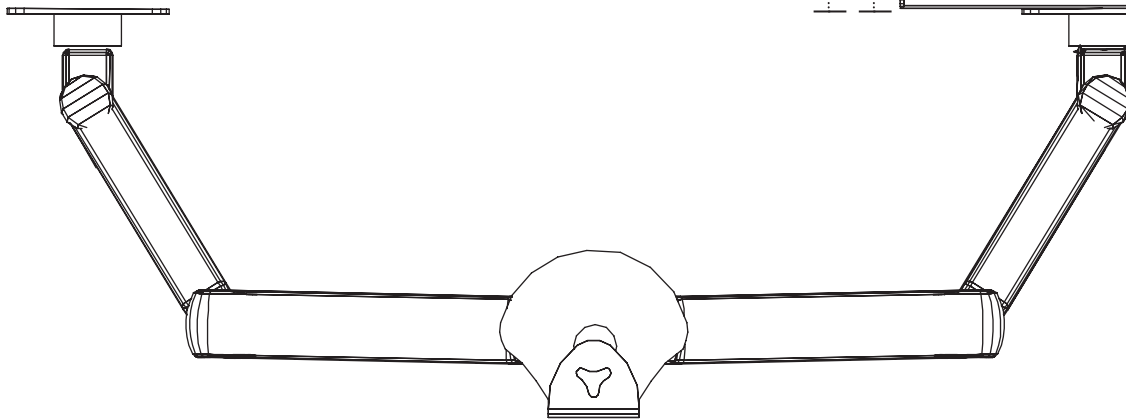

Product specs

- 10.3" laptop tray width
- 12.0"–18.3" laptop tray adjustable depth
- Can accommodate laptop alone or laptop with docking station
- Can be added to any existing Edge or Evolve monitor arm
- Monitor arm sold separately
- Warranty: 15 yrs.

Model

List price

LTH-EDGE-SLV \$186

esi

800.833.3746
esiergo.com

LTH-edge

adjustable laptop tray

esi