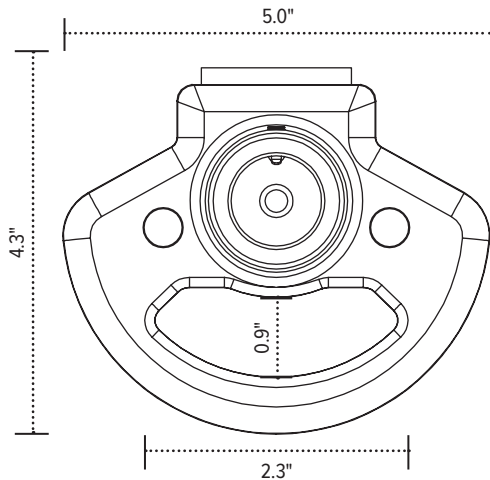

Product specs

- 10.3" laptop tray width
- 12.0"–18.3" laptop tray adjustable depth
- Can accommodate laptop alone or laptop with docking station
- Can be added to any existing Edge or Evolve monitor arm
- Monitor arm sold separately
- Warranty: 15 yrs.

Model

List price

LTH-EDGE-SLV \$186

esi

800.833.3746
esiergo.com

LTH-edge

adjustable laptop tray

esi