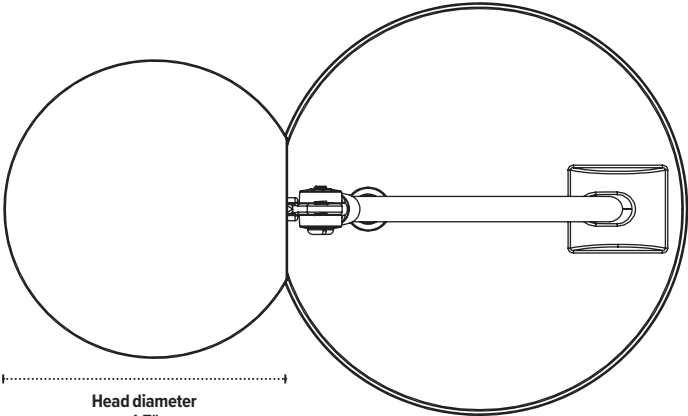

adjustable shade

Product specs

- LED
- 5000K color temperature
- 900 lumens
- 90 CRI
- 8 watts
- 90,000 hrs. lamp life
- 6.0' power cord
- Power source and light is ETL listed
- USB-A charging port
- 16.0" arm reach
- Touch and hold built-in dimmer
- 6 hr. shut-off
- Available in three colors: silver, black, and white
- Designed by Sava Čvek
- Warranty: 15 yr. (structural)
1 yr. (LED transformer)

Model

List price

<input type="radio"/> LILY-LEDX-SLV	\$252
<input checked="" type="radio"/> LILY-LEDX-BLK	\$252
<input type="radio"/> LILY-LEDX-WHT	\$252

Lily LEDX

Single arm LED task light with USB-A port

15.5" min/18.7" max

6.0" min/16.0" max

Head diameter
4.7"

Base diameter
6.4"

800.833.3746
esiergo.com

Fellowes | FAMILY BUSINESS
SINCE 1917

© 2020 Fellowes, Inc. V33 catalog prices. All prices are in U.S. dollars.