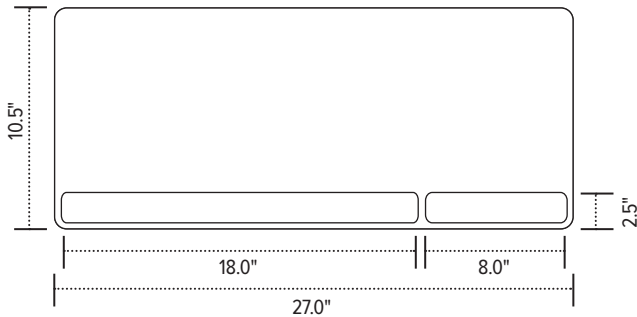

PL003

Rectangle platform

PL003

Rectangle platform

esi

Product specs

- Includes
 - Gel palm rests
 - Mouse pad
 - Mouse guards
 - Cord management clips
- Recommended for straight edge worksurfaces
- Accommodates left or right-handed users
- Accommodates the keyboard and mouse on the same level
- Available in 19.0", 25.0" and 27.0" widths
- Made from black 0.3" thin phenolic (*except R-series)
- Warranty: 15 yr. (platform)
2 yr. (palm rest/mouse pad)

Model #		List price
PL003-19	19.0" wide	\$131
PL003-25	25.0" wide	\$161
PL003-27	27.0" wide	\$170
PL003-27N	27.0" wide w/notch	\$170