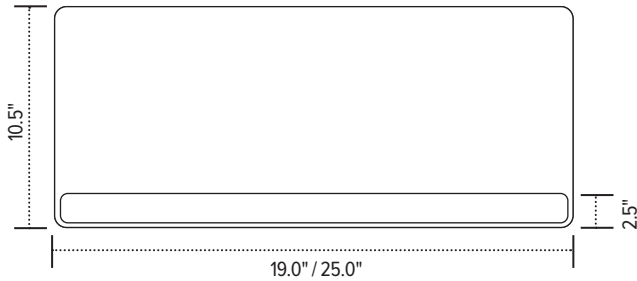

PL003

Rectangle platform

PL003

Rectangle platform

esi

Product specs

- Includes
 - Gel palm rests
 - Mouse pad
 - Mouse guards
 - Cord management clips
- Recommended for straight edge worksurfaces
- Accommodates left or right-handed users
- Accommodates the keyboard and mouse on the same level
- Available in 19.0", 25.0" and 27.0" widths
- Made from black 0.3" thin phenolic (*except R-series)
- Warranty: 15 yr. (platform)
2 yr. (palm rest/mouse pad)

Model #		List price
PL003-19	19.0" wide	\$131
PL003-25	25.0" wide	\$161
PL003-27	27.0" wide	\$170
PL003-27N	27.0" wide w/notch	\$170