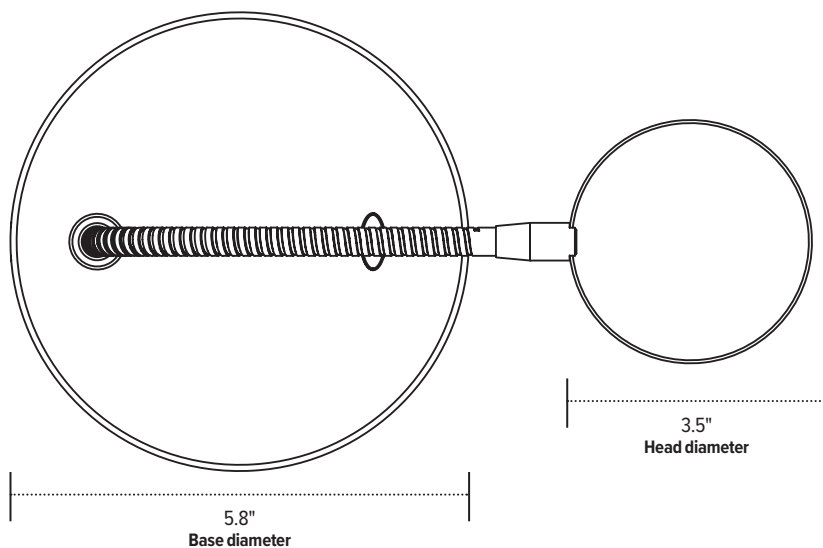

Pixie-LEDX

small profile LED task light

esi

800.833.3746
esiergo.com