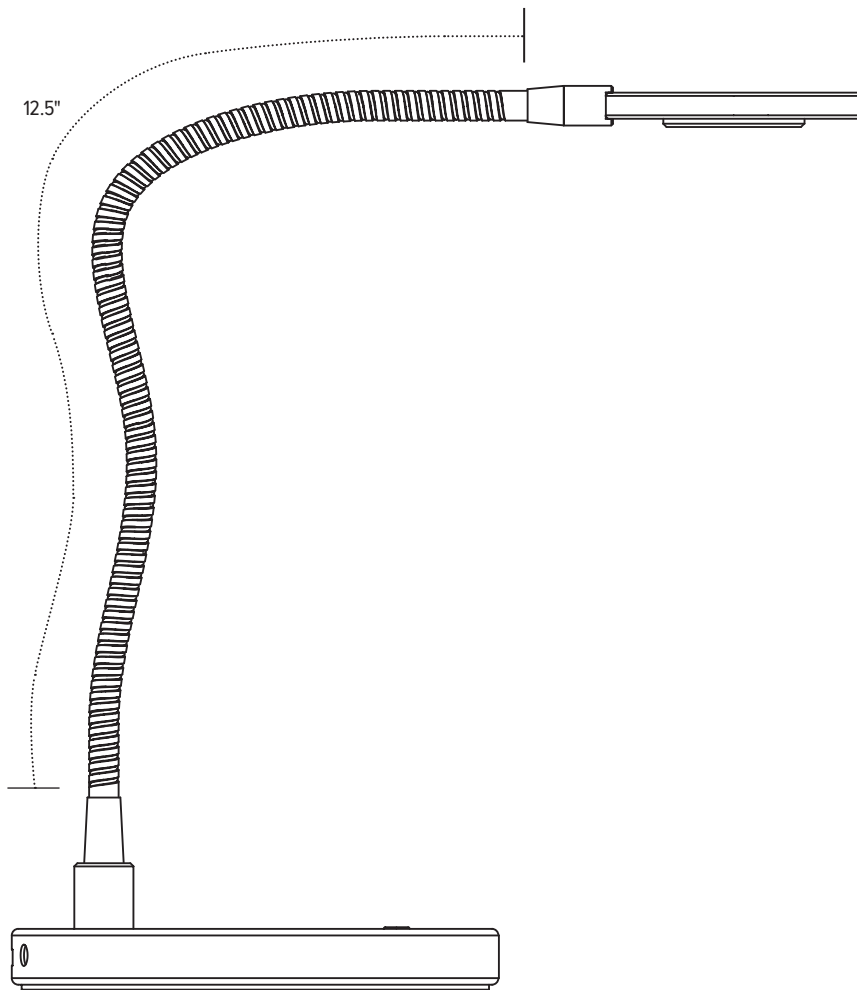

Pixie-LEDX

small profile LED task light

esi

800.833.3746
esiergo.com