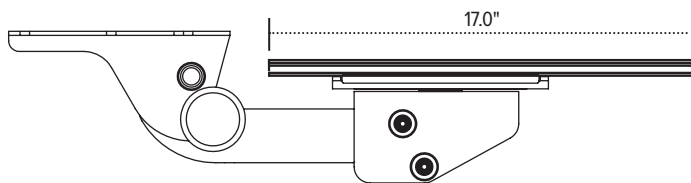

Solution 1

Keyboard platform combo

Solution 1

Keyboard platform combo

esi

Positive tilt

Negative tilt

Product specs

- Recommended for straight edge worksurfaces
- PL003-25 keyboard platform*
 - Includes: gel palm rests, mouse pad, mouse guards, cord management clips
 - Made from black 0.3" thin phenolic (*except R-series)
- 25.0" rectangle keyboard platform
- Accommodates left or right handed users
- AA260 articulating arm
- 17.0" glide track
- $\pm 15^\circ$ tilt adjustment
- Spring assisted adjustment
- 6.3" height adjustment range
 - 1.3" above track | 5.0" below track
- 360° glide track rotation
- Positions flush with worksurface
- Warranty: 15 yr. (articulating arm/platform)
2 yr. (palm rest/mouse pad)