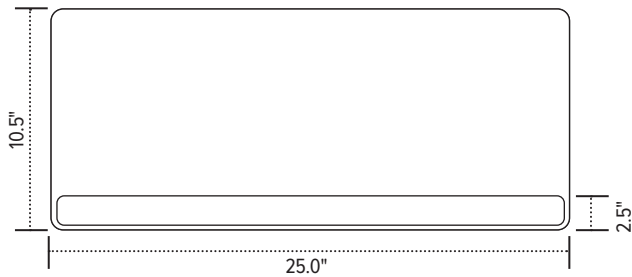

Solution 1

Keyboard platform combo

Solution 1

Keyboard platform combo

esi

Positive tilt

Negative tilt

Product specs

- Recommended for straight edge worksurfaces
- PL003-25 keyboard platform*
 - Includes: gel palm rests, mouse pad, mouse guards, cord management clips
 - Made from black 0.3" thin phenolic (*except R-series)
- 25.0" rectangle keyboard platform
- Accommodates left or right handed users
- AA260 articulating arm
- 17.0" glide track
- $\pm 15^\circ$ tilt adjustment
- Spring assisted adjustment
- 6.3" height adjustment range
 - 1.3" above track | 5.0" below track
- 360° glide track rotation
- Positions flush with worksurface
- Warranty: 15 yr. (articulating arm/platform)
2 yr. (palm rest/mouse pad)