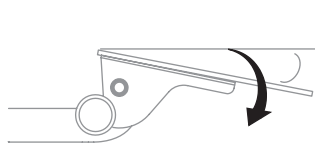

Solution 4

Keyboard platform combo

Solution 4

Keyboard platform combo

esi

Positive tilt

Negative tilt

Product specs

- Recommended for straight edge worksurfaces or diagonal corner worksurfaces
- PLMAC mouse forward platform
- 26.5" platform reversible at installation
- Can be installed for left or right-handed users
- AA370 articulating arm
- Lift-and-lock height adjustment
- 24.8" glide track
- 25.0" clearance required for full retraction
- $\pm 15^\circ$ tilt
- 16.0" height adjustment range
 - 8.0" above track | 8.0" below track
- 360° rotation
- Positions flush with worksurface
- Warranty: 15 yr. (articulating arm/platform)
2 yr. (palm rest/mouse pad)