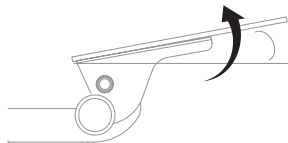

Solution 4

Keyboard platform combo

Solution 4

Keyboard platform combo

esi

Positive tilt

Negative tilt

Product specs

- Recommended for straight edge worksurfaces or diagonal corner worksurfaces
- PLMAC mouse forward platform
- 26.5" platform reversible at installation
- Can be installed for left or right-handed users
- AA370 articulating arm
- Lift-and-lock height adjustment
- 24.8" glide track
- 25.0" clearance required for full retraction
- $\pm 15^\circ$ tilt
- 16.0" height adjustment range
 - 8.0" above track | 8.0" below track
- 360° rotation
- Positions flush with worksurface
- Warranty: 15 yr. (articulating arm/platform)
2 yr. (palm rest/mouse pad)