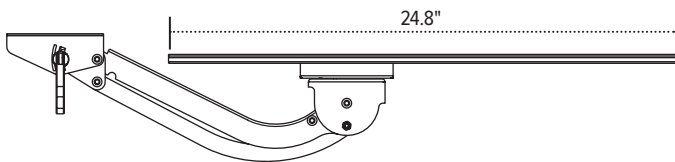

Solution 4

Keyboard platform combo

Solution 4

Keyboard platform combo

esi

Positive tilt

Negative tilt

Product specs

- Recommended for straight edge worksurfaces or diagonal corner worksurfaces
- PLMAC mouse forward platform
- 26.5" platform reversible at installation
- Can be installed for left or right-handed users
- AA370 articulating arm
- Lift-and-lock height adjustment
- 24.8" glide track
- 25.0" clearance required for full retraction
- $\pm 15^\circ$ tilt
- 16.0" height adjustment range
 - 8.0" above track | 8.0" below track
- 360° rotation
- Positions flush with worksurface
- Warranty: 15 yr. (articulating arm/platform)
2 yr. (palm rest/mouse pad)