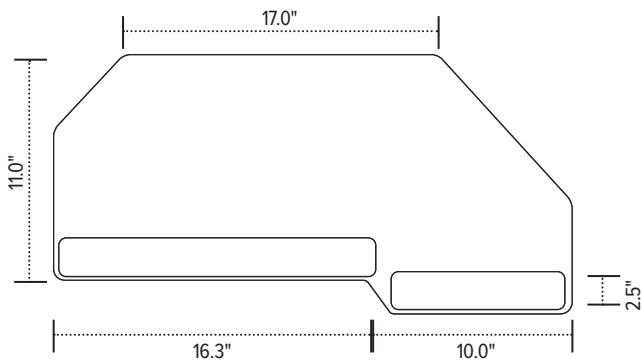

Solution 4

Keyboard platform combo

Solution 4

Keyboard platform combo

esi

Positive tilt

Negative tilt

Product specs

- Recommended for straight edge worksurfaces or diagonal corner worksurfaces
- PLMAC mouse forward platform
- 26.5" platform reversible at installation
- Can be installed for left or right-handed users
- AA370 articulating arm
- Lift-and-lock height adjustment
- 24.8" glide track
- 25.0" clearance required for full retraction
- $\pm 15^\circ$ tilt
- 16.0" height adjustment range
 - 8.0" above track | 8.0" below track
- 360° rotation
- Positions flush with worksurface
- Warranty: 15 yr. (articulating arm/platform)
2 yr. (palm rest/mouse pad)