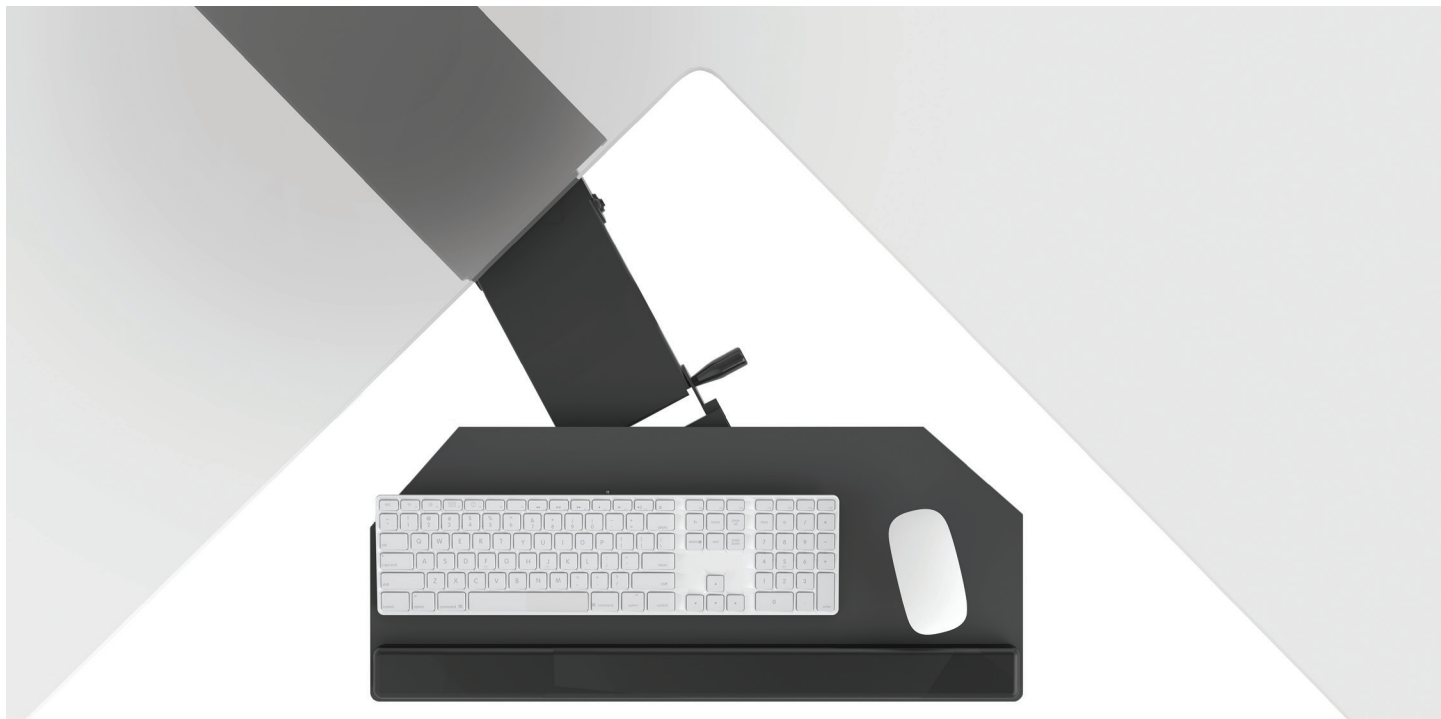

Solution 90

Keyboard platform combo

Solution 90

Keyboard platform combo

esi

Product specs

- Recommended for 90° corners worksurfaces only
- PL003CC-25 keyboard platform
- 25.0" cut corner keyboard platform
- Accommodates left or right-handed users
- AA355DS articulating arm
- Lift-and-lock height adjustment with dual swivel adjustment
- 21.8" glide track
- 22.0" clearance required for full retraction
- +10°/-15° tilt
- 9.3" height adjustment range
 - 3.4" above track | 5.9" below track
- 360° rotation
- Positions flush with worksurface
- Warranty: 15 yr. (articulating arm/platform)
2 yr. (palm rest/mouse pad)

*Available in R-Series as a cut corner platform only. Contact the Customer Service Department for more details. R-Series Platforms are composed of 100% post-consumer materials, making them completely recyclable. They are free of formaldehydes and carcinogens and emit no VOC's (Volatile Organic Compounds).