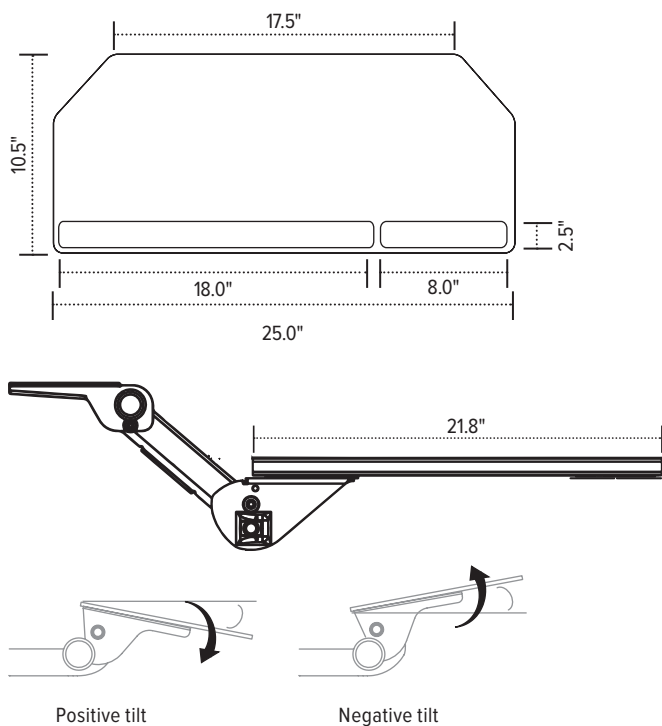

Solution 90

Keyboard platform combo

Solution 90

Keyboard platform combo

esi

Product specs

- Recommended for 90° corners worksurfaces only
- PL003CC-25 keyboard platform
- 25.0" cut corner keyboard platform
- Accommodates left or right-handed users
- AA355DS articulating arm
- Lift-and-lock height adjustment with dual swivel adjustment
- 21.8" glide track
- 22.0" clearance required for full retraction
- +10°/-15° tilt
- 9.3" height adjustment range
 - 3.4" above track | 5.9" below track
- 360° rotation
- Positions flush with worksurface
- Warranty: 15 yr. (articulating arm/platform)
2 yr. (palm rest/mouse pad)

*Available in R-Series as a cut corner platform only. Contact the Customer Service Department for more details. R-Series Platforms are composed of 100% post-consumer materials, making them completely recyclable. They are free of formaldehydes and carcinogens and emit no VOC's (Volatile Organic Compounds).