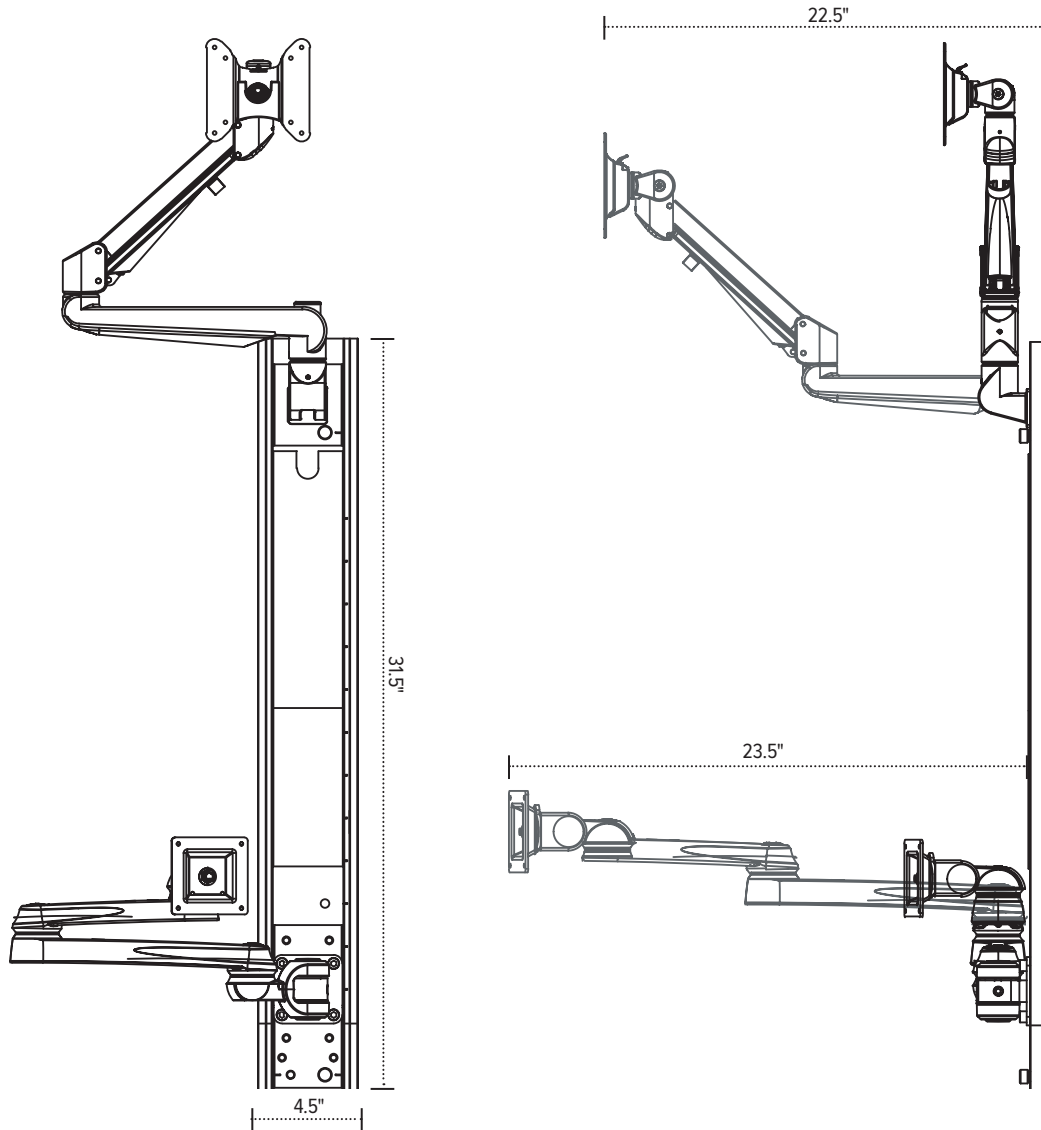

Titan-Edge

single track-mounted workstation

Titan-Edge

single track-mounted workstation

Product specs

- Includes:
 - Track covers to conceal cords
 - (1) One 31.5" aluminum alloy wall track
 - Edge® monitor arm
 - Keyboard platform
- Keyboard arm and monitor arm can be positioned anywhere along the wall track
- For left or right-handed users
- Keyboard tray retracts and extends to save space. It does not offer lift and lock height adjustment.
- Keyboard tray offers manual height adjustment using Pin Set for one-time height setting in 3.0" increments.
- 6.5 lbs.–17.6 lbs. monitor weight range
- 12.5" monitor arm height adjustment range
- 22.5" monitor arm extension
- 24.9"w x 10.6"d keyboard dimensions
- 23.0" keyboard arm extension
- Warranty: 15 yrs. (*structural*)/
2 yrs. (*palm rest/mouse pad*)

Model

USD list price

TITAN-EDGE

\$1,254

esi

800.833.3746
esiergo.com

Titan-Edge

single track-mounted workstation