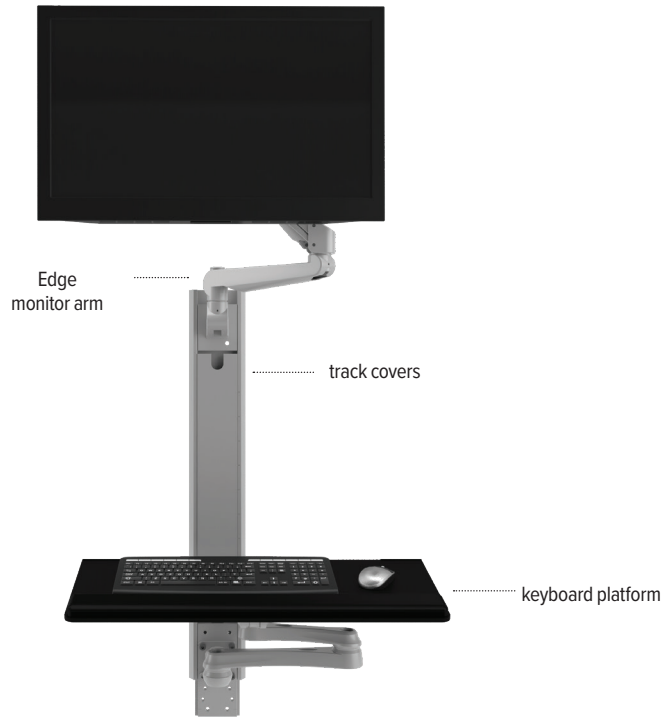

Titan-Edge

single track-mounted workstation

Titan-Edge

single track-mounted workstation

Product specs

- Includes:
 - Track covers to conceal cords
 - (1) One 31.5" aluminum alloy wall track
 - Edge® monitor arm
 - Keyboard platform
- Keyboard arm and monitor arm can be positioned anywhere along the wall track
- For left or right-handed users
- Keyboard tray retracts and extends to save space. It does not offer lift and lock height adjustment.
- Keyboard tray offers manual height adjustment using Pin Set for one-time height setting in 3.0" increments.
- 6.5 lbs.–17.6 lbs. monitor weight range
- 12.5" monitor arm height adjustment range
- 22.5" monitor arm extension
- 24.9"w x 10.6"d keyboard dimensions
- 23.0" keyboard arm extension
- Warranty: 15 yrs. (*structural*)/
2 yrs. (*palm rest/mouse pad*)

Model

USD list price

TITAN-EDGE

\$1,254

esi

800.833.3746
esiergo.com

Titan-Edge

single track-mounted workstation