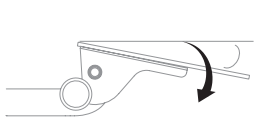

esi | work gear

Solution 90

keyboard platform combo

Solution 90

keyboard platform combo

Positive tilt

Negative tilt

*Available in R-Series as a cut corner platform only. Contact the Customer Service Department for more details. R-Series Platforms are composed of 100% post-consumer materials, making them completely recyclable. They are free of formaldehydes and carcinogens and emit no VOC's (Volatile Organic Compounds).

Product specs

- Recommended for 90° corners worksurfaces only
- PL003CC-25 keyboard platform
- 25.0" cut corner platform
- Accommodates left or right-handed users
- AA355DS articulating arm
- Lift-and-lock height adjustment with dual swivel adjustment
- 21.8" glide track
- 22.0" clearance required for full retraction
- +10°/-15° tilt
 - 3.4" above track | 5.9" below track
- 360° rotation
- Positions flush with worksurface
- Warranty:
 - 15 yr. articulating arm/platform
 - 2 yr. palm rest/mouse pad