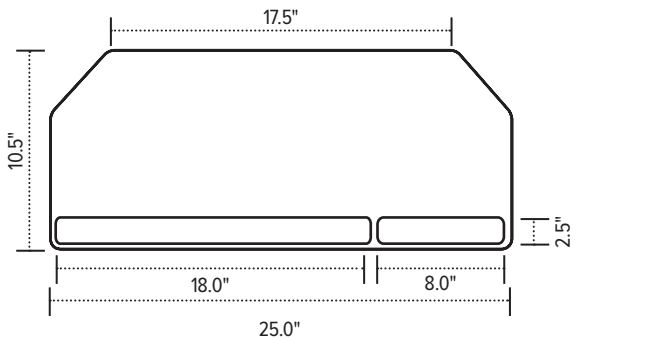

esi | work gear

Solution 90

keyboard platform combo

Solution 90

keyboard platform combo

Positive tilt

Negative tilt

*Available in R-Series as a cut corner platform only. Contact the Customer Service Department for more details. R-Series Platforms are composed of 100% post-consumer materials, making them completely recyclable. They are free of formaldehydes and carcinogens and emit no VOC's (Volatile Organic Compounds).

Product specs

- Recommended for 90° corners worksurfaces only
- PL003CC-25 keyboard platform
- 25.0" cut corner platform
- Accommodates left or right-handed users
- AA355DS articulating arm
- Lift-and-lock height adjustment with dual swivel adjustment
- 21.8" glide track
- 22.0" clearance required for full retraction
- +10°/-15° tilt
 - 3.4" above track | 5.9" below track
- 360° rotation
- Positions flush with worksurface
- Warranty:
 - 15 yr. articulating arm/platform
 - 2 yr. palm rest/mouse pad