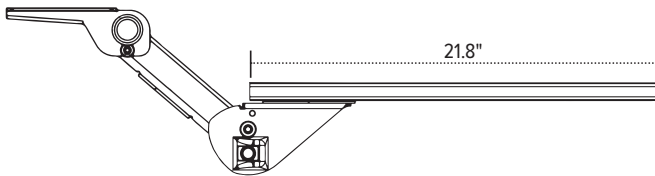

esi | work gear

Solution 90

keyboard platform combo

Solution 90

keyboard platform combo

Positive tilt

Negative tilt

*Available in R-Series as a cut corner platform only. Contact the Customer Service Department for more details. R-Series Platforms are composed of 100% post-consumer materials, making them completely recyclable. They are free of formaldehydes and carcinogens and emit no VOC's (Volatile Organic Compounds).

Product specs

- Recommended for 90° corners worksurfaces only
- PL003CC-25 keyboard platform
- 25.0" cut corner platform
- Accommodates left or right-handed users
- AA355DS articulating arm
- Lift-and-lock height adjustment with dual swivel adjustment
- 21.8" glide track
- 22.0" clearance required for full retraction
- +10°/-15° tilt
 - 3.4" above track | 5.9" below track
- 360° rotation
- Positions flush with worksurface
- Warranty:
 - 15 yr. articulating arm/platform
 - 2 yr. palm rest/mouse pad