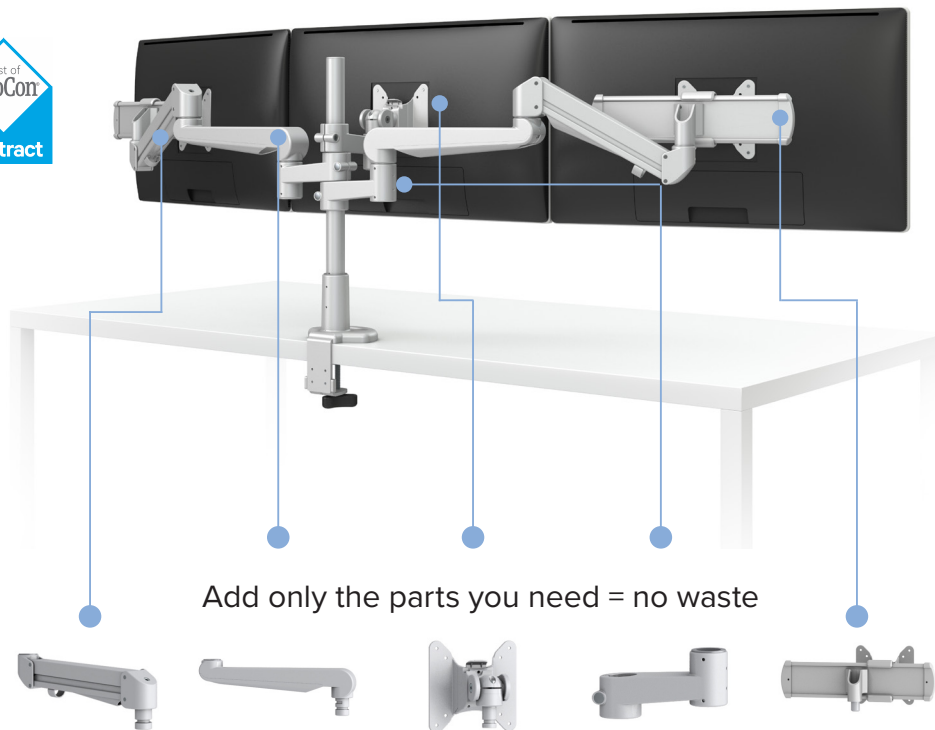

Grow. Adapt. Evolve.

The innovative monitor arm series that evolves with the changing needs of the work place.

- Adapt from 1 up to 6 monitors
- Fits virtually any size monitor
- on any size worksurface
- One Touch adjustment
- No Wasted Parts
- Award Winning Design
- Patent Pending
- 48 Hour Shipping

Watch this Monitor Arm Evolve from 1 to 2 to 3 to 4 to 6 monitors.

Click the images below to play a video

Save time & money

The Evolve and its unique design allows monitor arms to be re-configured rather than re-placed, to meet the needs of emerging technologies and changing environments – adding motion and reach, additional monitors, or even laptops to pre-existing configurations.

Seamless alignment

When a monitor arm is adjusted forward or backward, or rotated from a horizontal to vertical position, the ESI Slider seamlessly and effortlessly aligns monitors side-by-side. This allows the user to set their optimal viewing height and distance without limitations.