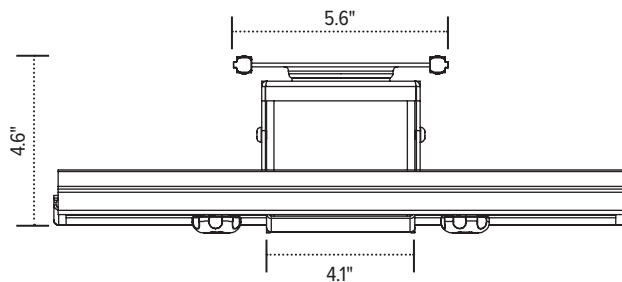

Tech Dock

Sliding tech tray

Tech Dock

Sliding tech tray

Product specs

- 15.0" laptop tray width
- 12.0"–16.0" adjustable depth
- 16.8" glide track worksurface under mount
(fixed mounting option without glide track)
- 360° swivel (with or without glide track)
- 20 lb. weight capacity
- 4.2" or 4.9" adjustable height below worksurfaces
- Rubber coated grip
- Convenient cable access
- Accommodates a single laptop or a laptop/docking station combo
- Warranty: 15 yr.

Model

○ TDOCK-SLV

Side view

Height expanded

Side view

Height retracted

Front view

Top view