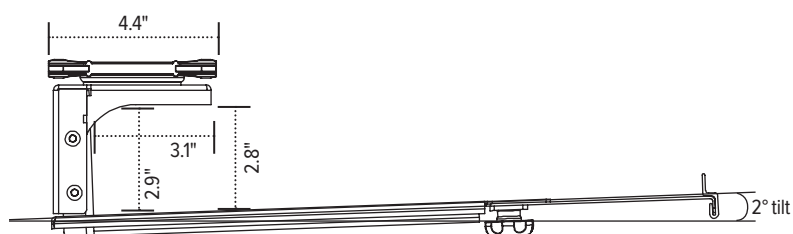

Tech Dock

Sliding tech tray

Tech Dock

Sliding tech tray

Product specs

- 15.0" laptop tray width
- 12.0"–16.0" adjustable depth
- 16.8" glide track worksurface under mount
(fixed mounting option without glide track)
- 360° swivel (with or without glide track)
- 20 lb. weight capacity
- 4.2" or 4.9" adjustable height below worksurfaces
- Rubber coated grip
- Convenient cable access
- Accommodates a single laptop or a laptop/docking station combo
- Warranty: 15 yr.

Model

○ TDOCK-SLV

Side view

Height expanded

Side view

Height retracted

Front view

Top view