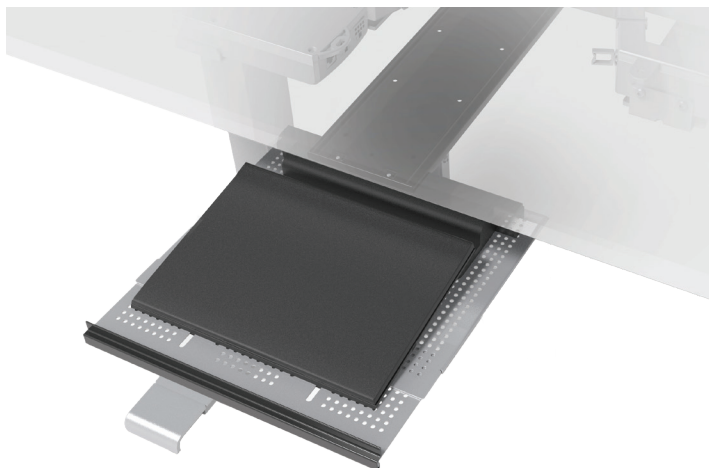

Tech Dock

Sliding tech tray

Tech Dock

Sliding tech tray

Product specs

- 15.0" laptop tray width
- 12.0"–16.0" adjustable depth
- 16.8" glide track worksurface under mount
(fixed mounting option without glide track)
- 360° swivel (with or without glide track)
- 20 lb. weight capacity
- 4.2" or 4.9" adjustable height below worksurfaces
- Rubber coated grip
- Convenient cable access
- Accommodates a single laptop or a laptop/docking station combo
- Warranty: 15 yr.

Model

○ TDOCK-SLV

Side view

Height expanded

Side view

Height retracted

Front view

Top view