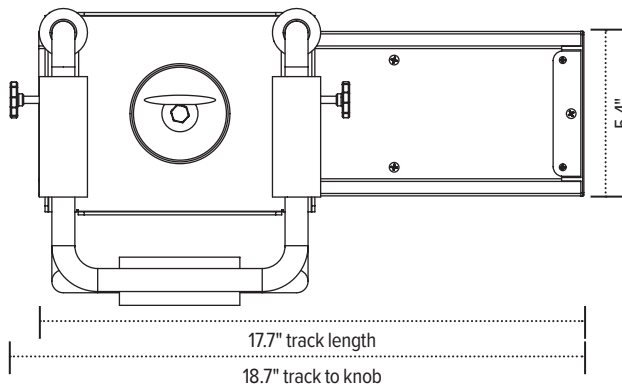

### Product specs

- 100 lb. load capacity
- 360° swivel
- 17.8" glide track
- 2.5"–8.3" adjustable width
- 13.0"–21.0" adjustable height
- Warranty: 15 yr.

Model #	List price
CPU05	\$247

Aerial view

Front view