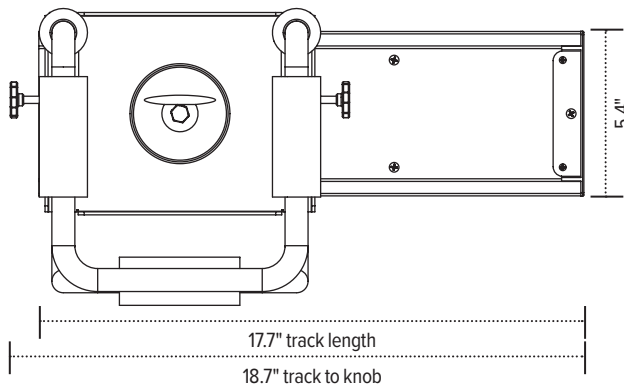

Model

CPU05

Aerial view