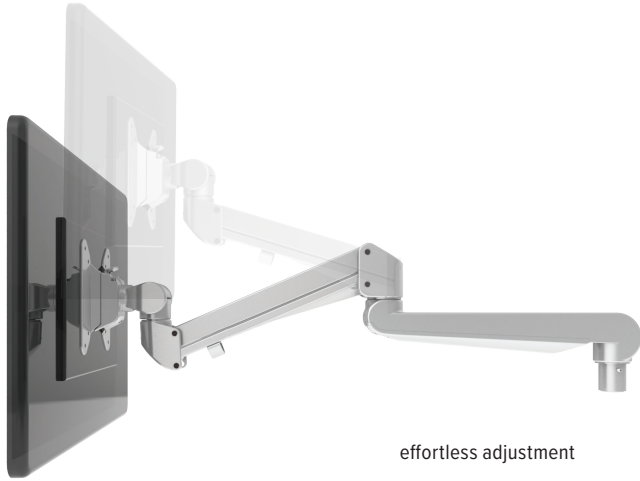

## Edge-Wall®

single wall mount monitor arm

# Edge-Wall

single wall mount monitor arm

effortless adjustment

## Product specs

---

- Finger touch dynamic height adjustment
- Recommended for wall mount applications
- 12.0" height adjustment range
- 23.5" arm extension
- 4.0" arm retraction
- +90°/-25° tilt
- ±90° rotation
- 6.5 lbs.–17.6 lbs. weight capacity
- VESA quick release
- 180° lock-out feature
- Warranty: 15 yr.

## Model #

---

- EDGE-WALL-SLV

cable management

landscape/portrait rotation

VESA quick release

integrated allen key storage

esi