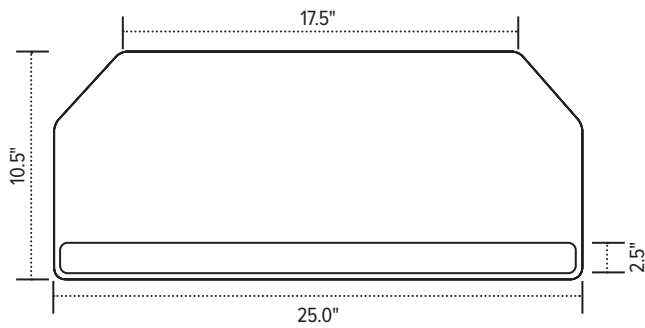

Solution 1CC

keyboard platform combo

Solution 1CC

keyboard platform combo

Product specs

- Recommended for diagonal corner worksurfaces
- PL003CC-25 keyboard platform
 - Includes: gel palm rests, mouse pad, mouse guards, cord management clips
 - Made from black 0.3" thin phenolic (*except R-series)
- 25.0" cut corner keyboard platform
- Accommodates left or right handed users
- AA260 articulating arm
- 17.0" glide track
- $\pm 15^\circ$ tilt adjustment
- Spring assisted adjustment
- 6.3" height adjustment range
 - 1.3" above track | 5.0" below track
- 360° glide track rotation
- Positions flush with worksurface
- Warranty:
 - 15yr. articulating arm/platform
 - 2yr. palm rest/mouse pad