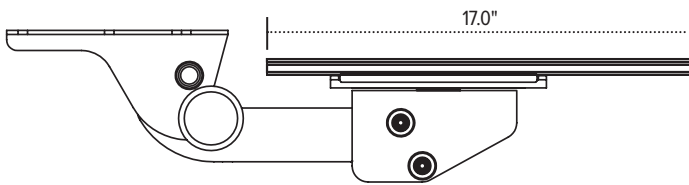

Solution 1CC

keyboard platform combo

Solution 1CC

keyboard platform combo

Product specs

- Recommended for diagonal corner worksurfaces
- PL003CC-25 keyboard platform
 - Includes: gel palm rests, mouse pad, mouse guards, cord management clips
 - Made from black 0.3" thin phenolic (*except R-series)
- 25.0" cut corner keyboard platform
- Accommodates left or right handed users
- AA260 articulating arm
- 17.0" glide track
- $\pm 15^\circ$ tilt adjustment
- Spring assisted adjustment
- 6.3" height adjustment range
 - 1.3" above track | 5.0" below track
- 360° glide track rotation
- Positions flush with worksurface
- Warranty:
 - 15yr. articulating arm/platform
 - 2yr. palm rest/mouse pad

*Available in R-Series as a cut corner platform only. Contact the Customer Service Department for more details. R-Series Platforms are composed of 100% post-consumer materials, making them completely recyclable. They are free of formaldehydes and carcinogens and emit no VOC's (Volatile Organic Compounds).