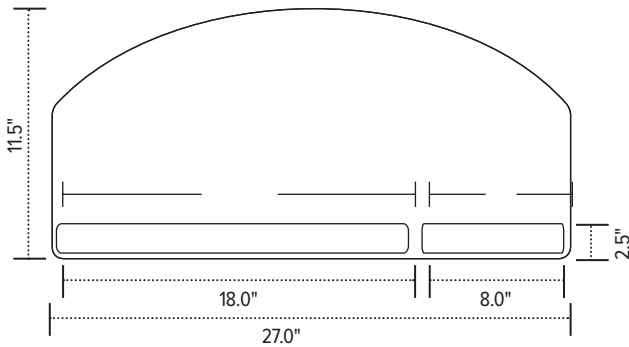

## Product specs

- Includes :
  - Gel palm rests
  - Mouse pad
  - Mouse guards
  - Cord management clips
- Designed for 42.0" or larger radius corner worksurfaces
- Accommodates left or right-handed mousing
- Made from black 0.3" thin phenolic
- Warranty: 15 yr. (*platform*)  
2 yr. (*palm rest/mouse pad*)