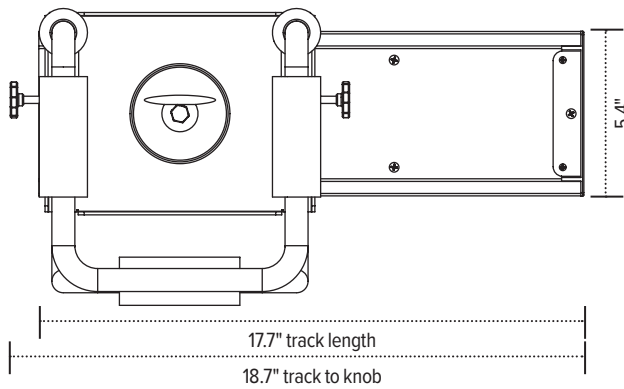

CPU05

Heavy duty CPU holder

CPU05

Heavy duty CPU holder

esi®

Product specs

- 100 lb. load capacity
- 360° swivel
- 17.8" glide track
- 2.5"–8.3" adjustable width
- 13.0"–21.0" adjustable height
- Warranty: 15 yr.

Model

CPU05

Aerial view

Front view