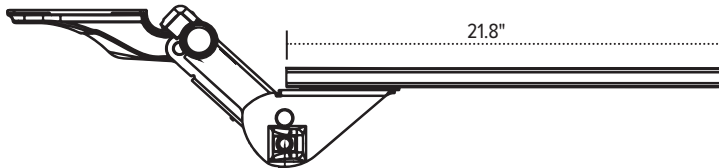

AA750DAT

articulating arm

AA750DAT

articulating arm

Positive tilt

Negative tilt

Product specs

The AA750DAT combines ultra-smooth adjustment with the convenience of a lift-and-lock and the precise placement of a dial-a-tilt.

- Lift-and-lock height adjustment
- Dial-a-tilt adjustment
- 21.8" glide track
- 22.0" min. clearance required for full retraction
- +10°/-15° tilt adjustment
- 7.1" height adjustment range
 - 2.2" above track | 4.9" below track
- 360° glide track rotation
- Positions flush with worksurface
- Recommended for any platform
- Warranty: 15 yr.