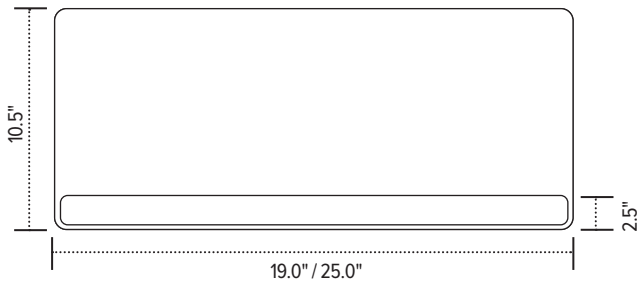

PL003

Rectangle platform

PL003

Rectangle platform

esi

Product specs

- Includes
 - Gel palm rests
 - Mouse pad
 - Mouse guards
 - Cord management clips
- Recommended for straight edge worksurfaces
- Accommodates left or right-handed users
- Accommodates the keyboard and mouse on the same level
- Available in 19.0", 25.0" and 27.0" widths
- Made from black 0.3" thin phenolic (*except R-series)
- Warranty: 15 yr. (platform)
2 yr. (palm rest/mouse pad)

Model

PL003-19	19.0" wide
PL003-25	25.0" wide
PL003-27	27.0" wide
PL003-27N	27.0" wide w/notch