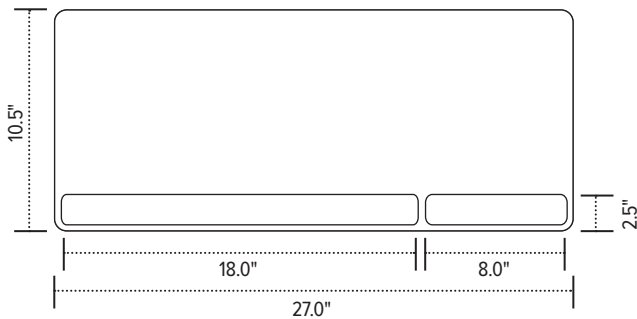

PL003

Rectangle platform

PL003

Rectangle platform

esi

Product specs

- Includes
 - Gel palm rests
 - Mouse pad
 - Mouse guards
 - Cord management clips
- Recommended for straight edge worksurfaces
- Accommodates left or right-handed users
- Accommodates the keyboard and mouse on the same level
- Available in 19.0", 25.0" and 27.0" widths
- Made from black 0.3" thin phenolic (*except R-series)
- Warranty: 15 yr. (platform)
2 yr. (palm rest/mouse pad)

Model

PL003-19	19.0" wide
PL003-25	25.0" wide
PL003-27	27.0" wide
PL003-27N	27.0" wide w/notch