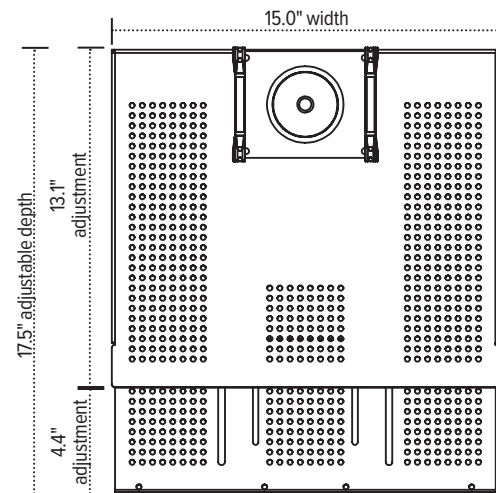

Tech Dock

sliding tech tray

Tech Dock

sliding tech tray

Product specs

- 15.0" laptop tray width
- 12.0"–17.0" laptop tray adjustable depth
- 17.6" glide track worksurface undermount
Fixed mounting options without glide track
- 360° swivel (with or without glide track)
- 20 lbs. weight capacity
- 3.5"–5.0" adjustable height below worksurface
- Rubber coated grip
- Convenient cable access
- Accomodates a single laptop or a laptop/
docking station combo
- Warranty: 15 yrs.

Model

- TDOCK-SLV

Side view

Height expanded

Front view

Side view

Height retracted

Aerial view