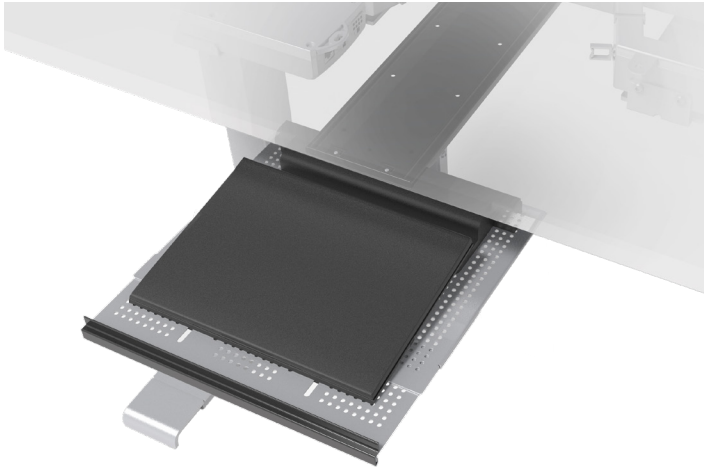

Tech Dock

sliding tech tray

Tech Dock

sliding tech tray

Product specs

- 15.0" laptop tray width
- 12.0"–17.0" laptop tray adjustable depth
- 17.6" glide track worksurface undermount
Fixed mounting options without glide track
- 360° swivel (with or without glide track)
- 20 lbs. weight capacity
- 3.5"–5.0" adjustable height below worksurface
- Rubber coated grip
- Convenient cable access
- Accomodates a single laptop or a laptop/
docking station combo
- Warranty: 15 yrs.

Model

- TDOCK-SLV

Side view

Height expanded

Front view

Side view

Height retracted

Aerial view