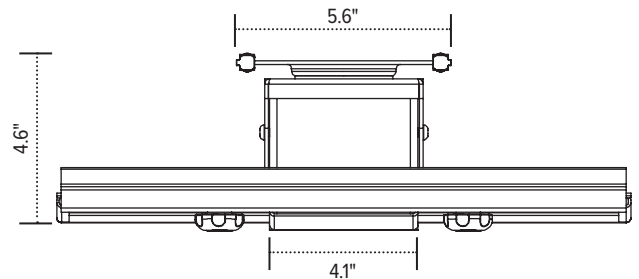

Tech Dock

sliding tech tray

Tech Dock

sliding tech tray

Product specs

- 15.0" laptop tray width
- 12.0"–17.0" laptop tray adjustable depth
- 17.6" glide track worksurface undermount
Fixed mounting options without glide track
- 360° swivel (with or without glide track)
- 20 lbs. weight capacity
- 3.5"–5.0" adjustable height below worksurface
- Rubber coated grip
- Convenient cable access
- Accomodates a single laptop or a laptop/
docking station combo
- Warranty: 15 yrs.

Model

- TDOCK-SLV

Side view

Height expanded

Front view

Side view

Height retracted

Aerial view