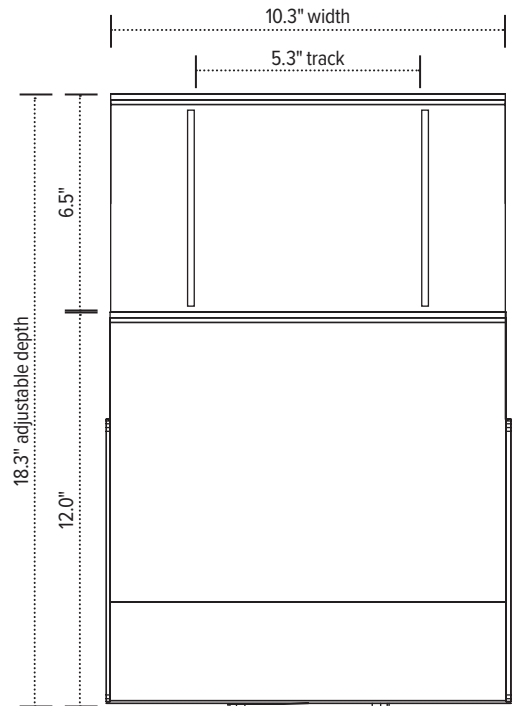

## Product specs

---

- 10.3" laptop tray width
- 12.0"–18.3" laptop tray adjustable depth
- Can accommodate laptop alone or laptop with docking station
- Can be added to any existing Edge or Evolve monitor arm
- Monitor arm sold separately
- Warranty: 15 yrs.

## List price

LTH-EDGE-SLV

laptop closed

retracted

esi

800.833.3746  
esiergo.com

# LTH-edge

adjustable laptop tray

esi

800.833.3746  
esiergo.com