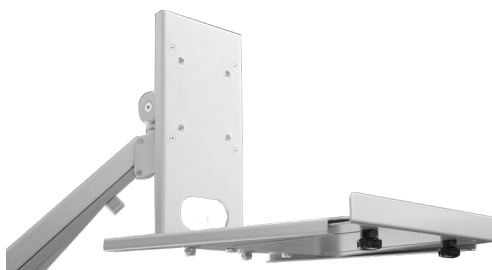

retracted

esi

800.833.3746
esiergo.com