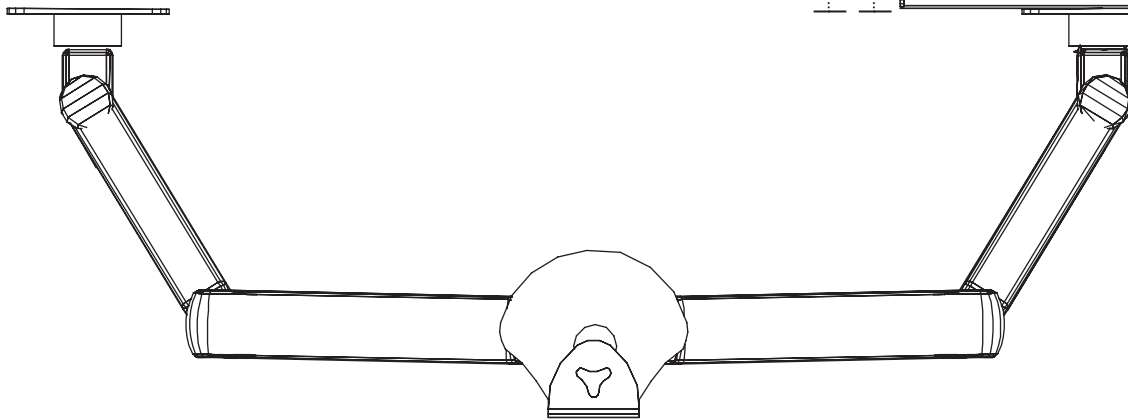

## List price

LTH-EDGE-SLV

laptop closed

retracted

esi

800.833.3746  
esiergo.com

# LTH-edge

adjustable laptop tray

esi

800.833.3746  
esiergo.com