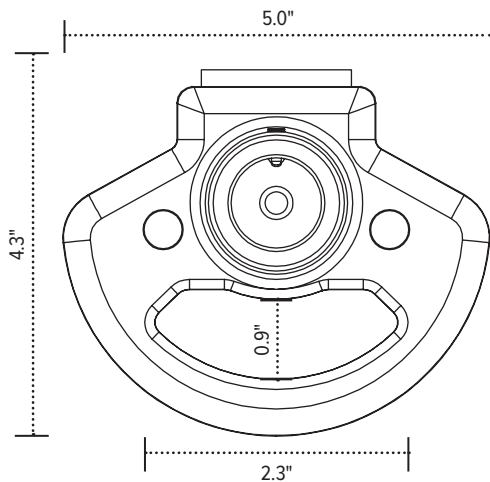

## Product specs

---

- 10.3" laptop tray width
- 12.0"–18.3" laptop tray adjustable depth
- Can accommodate laptop alone or laptop with docking station
- Can be added to any existing Edge or Evolve monitor arm
- Monitor arm sold separately
- Warranty: 15 yrs.

## List price

LTH-EDGE-SLV

laptop closed

retracted

esi

800.833.3746  
esiergo.com

# LTH-edge

adjustable laptop tray

esi

800.833.3746  
esiergo.com