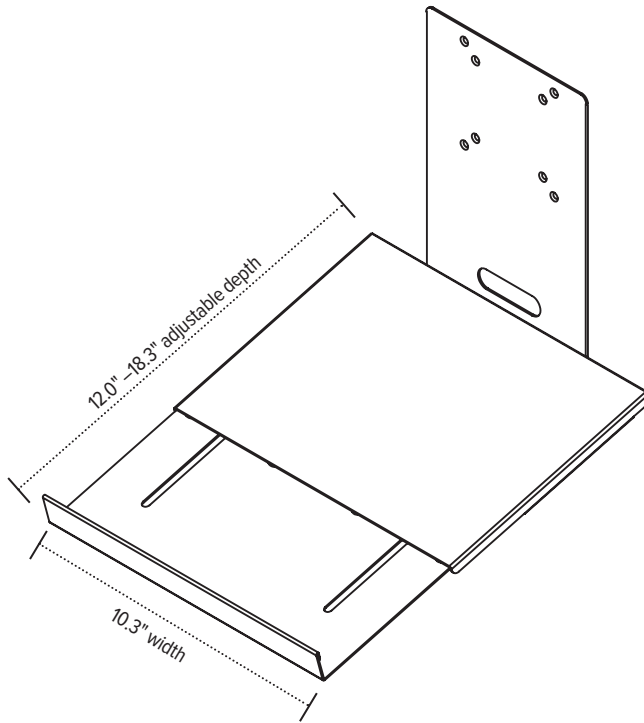

## Product specs

---

- 10.3" laptop tray width
- 12.0"–18.3" laptop tray adjustable depth
- Can accommodate laptop alone or laptop with docking station
- Can be added to any existing Edge or Evolve monitor arm
- Monitor arm sold separately
- Warranty: 15 yrs.

## List price

LTH-EDGE-SLV

laptop closed

retracted

esi

800.833.3746  
esiergo.com

# LTH-edge

adjustable laptop tray

esi

800.833.3746  
esiergo.com