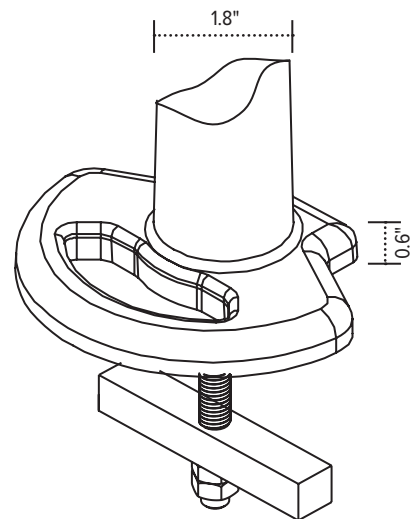

LTH-edge

adjustable laptop tray

esi

800.833.3746
esiergo.com