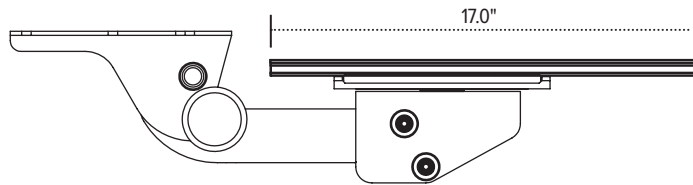

AA260  
Articulating arm

### Product specs

Spring assisted height adjustment allows for effortless positioning of the keyboard platform using a single knob.

- Spring assisted adjustment
- 17.0" glide track
- No minimum requirement needed for full retraction
- $\pm 15^\circ$  tilt adjustment
- 6.3" height adjustment range
  - 1.3" above track | 5.0" below track
- 360° glide track rotation
- Positions flush with worksurface
- Recommended for any platform
- Soft touch knob for simultaneous height and tilt adjustment
- Warranty: 15 yr.