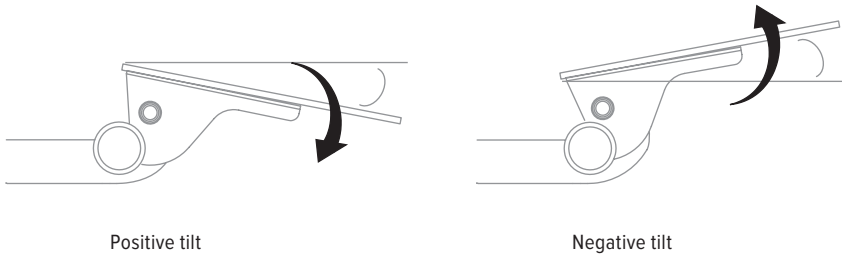

AA260  
Articulating arm

### Product specs

Spring assisted height adjustment allows for effortless positioning of the keyboard platform using a single knob.

- Spring assisted adjustment
- 17.0" glide track
- No minimum requirement needed for full retraction
- $\pm 15^\circ$  tilt adjustment
- 6.3" height adjustment range
  - 1.3" above track | 5.0" below track
- 360° glide track rotation
- Positions flush with worksurface
- Recommended for any platform
- Soft touch knob for simultaneous height and tilt adjustment
- Warranty: 15 yr.