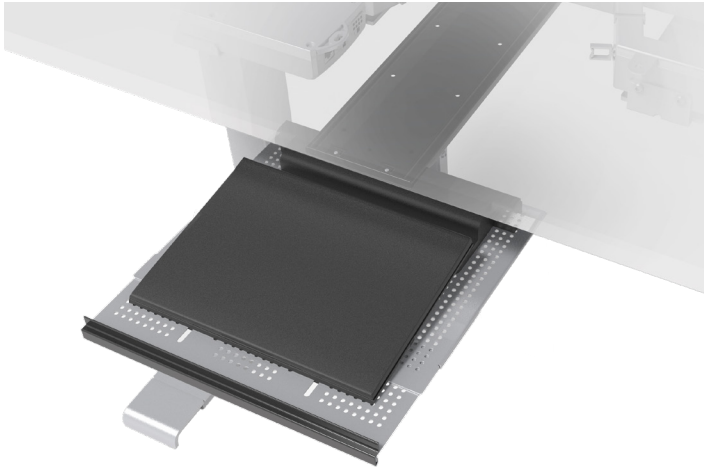

Tech Dock

sliding tech tray

Tech Dock

sliding tech tray

Product specs

- 15.0" laptop tray width
- 12.0"–17.0" laptop tray adjustable depth
- 17.6" glide track worksurface undermount
Fixed mounting options without glide track
- 360° swivel (with or without glide track)
- 20 lbs. weight capacity
- 3.5"–5.0" adjustable height below worksurface
- Rubber coated grip
- Convenient cable access
- Accomodates a single laptop or a laptop/
docking station combo
- Warranty: 15 yrs.

Model

- TDOCK-SLV

Side view

Height expanded

Front view

Side view

Height retracted

Aerial view