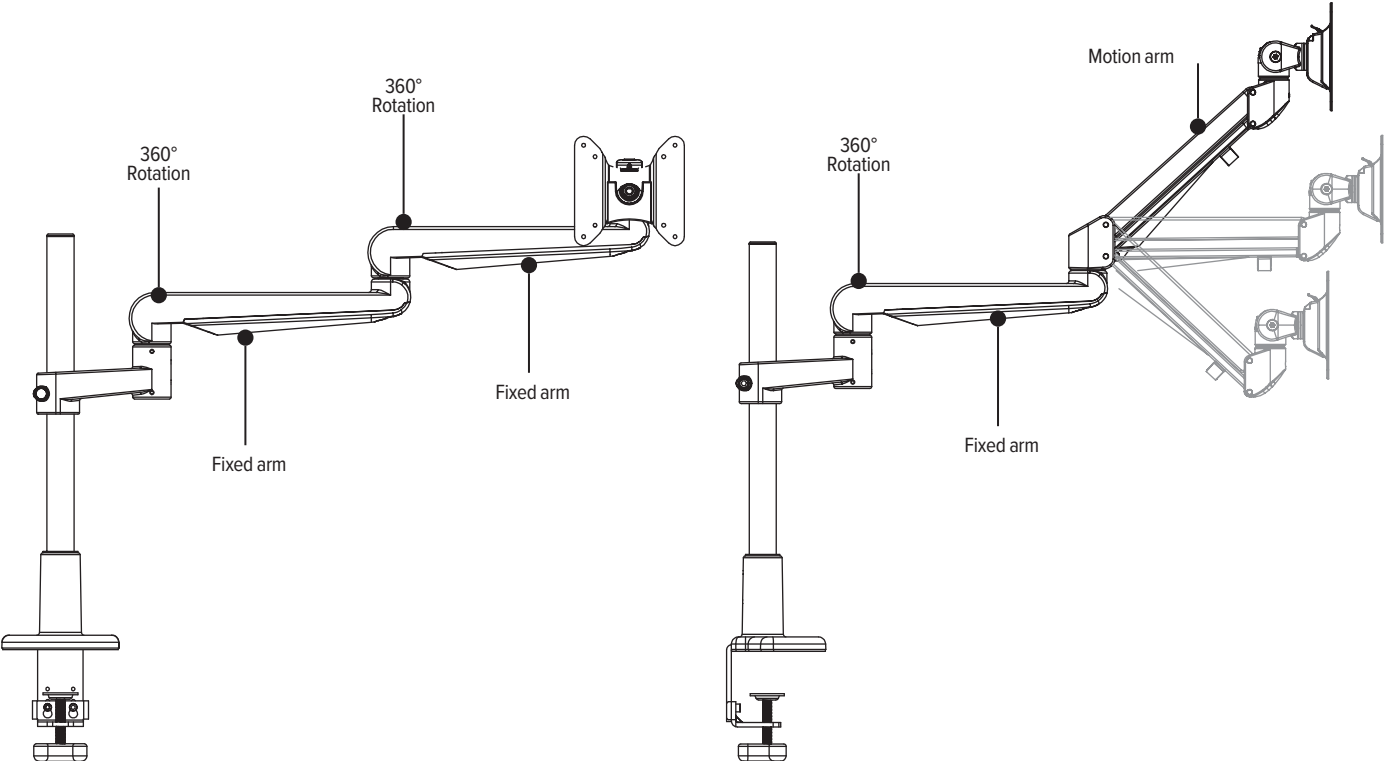

Evolve components