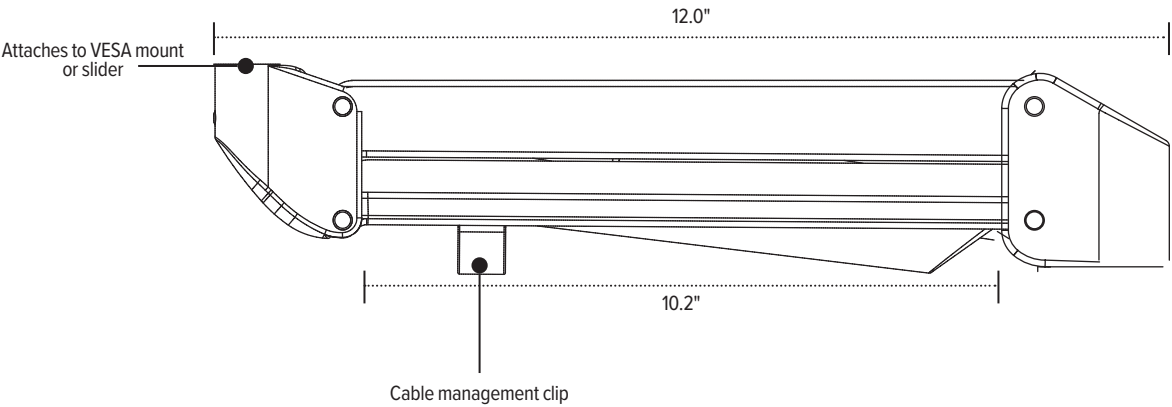

Evolve components