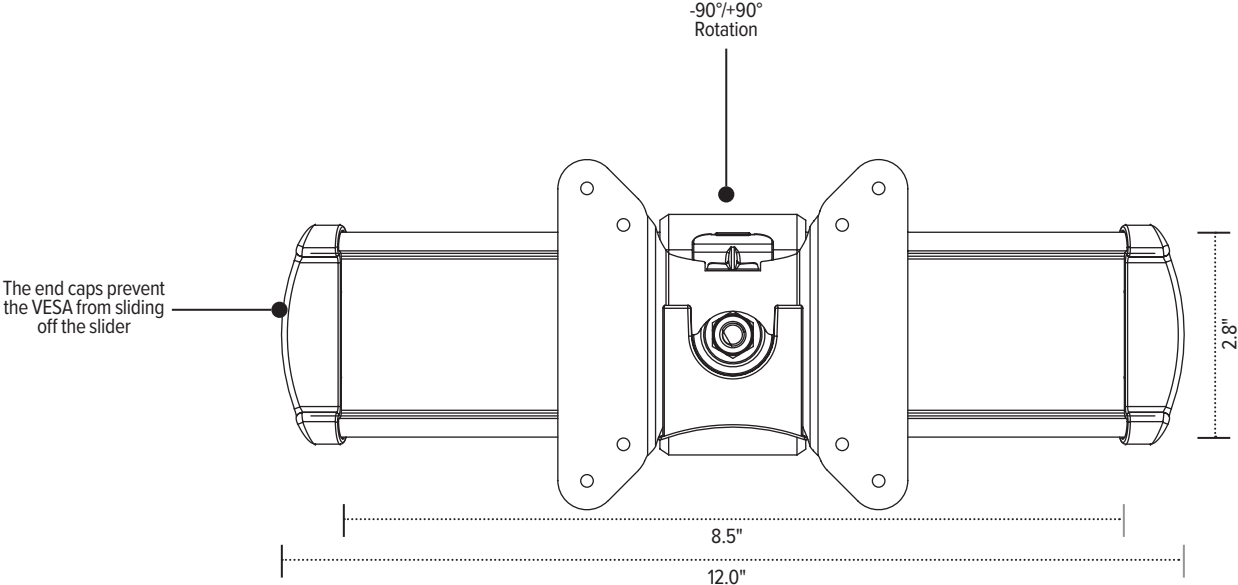

Evolve components