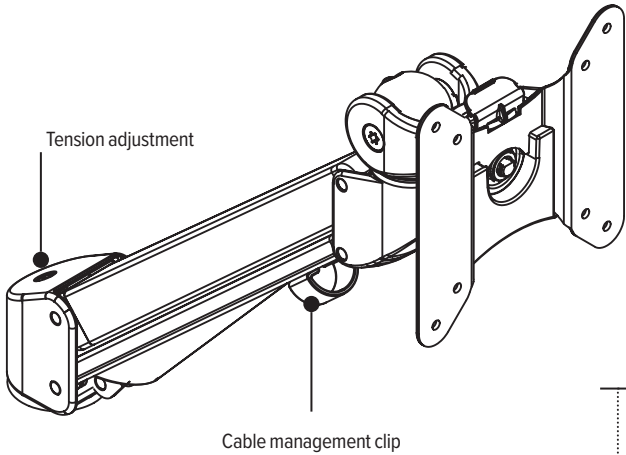

Evolve components