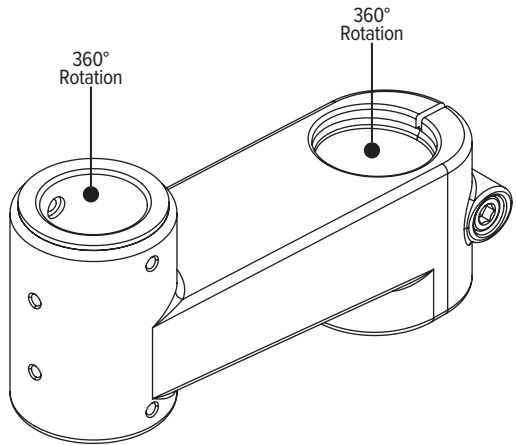

Evolve components