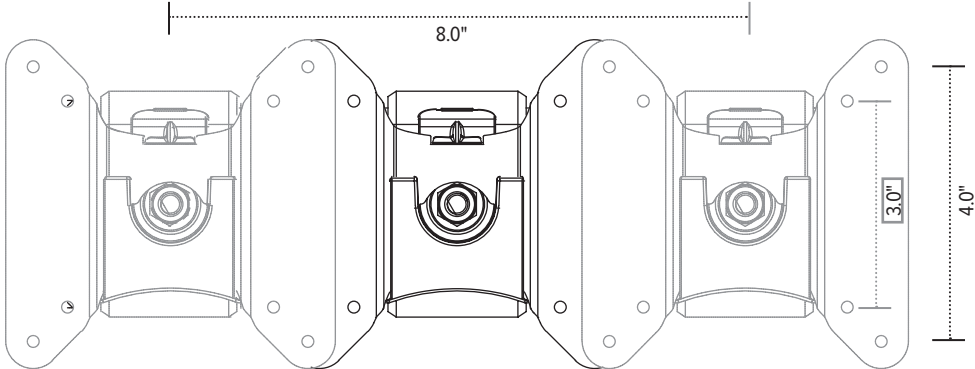

16.0" Pole with base
Pole mount

Center mounting pole
Base adds additional 2.0" height

Model # **List price**
EDV-16POLE#-___ \$133

28.0" Pole with base
Pole mount

Center mounting pole
Base adds additional 2.0" height

Model # **List price**
EDV-28POLE#-___ \$143

16.0" Pole without base
Pole mount

Center mounting pole

Model # **List price**
EDV-16POLE ONLY \$60

28.0" Pole without base
Pole mount

Center mounting pole

Model # **List price**
EDV-28POLE ONLY \$71

Evolve components

Evolve components

Evolve components

Evolve components

Evolve components

Evolve components