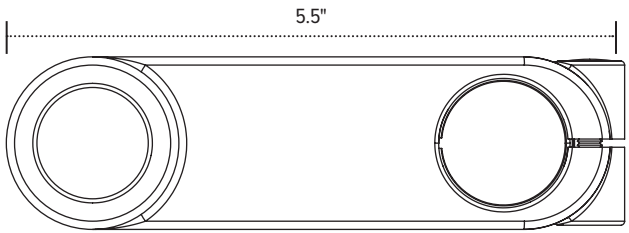

16.0" Pole with base
Pole mount

Center mounting pole
Base adds additional 2.0" height

Model # **List price**
EDV-16POLE#-___ \$133

28.0" Pole with base
Pole mount

Center mounting pole
Base adds additional 2.0" height

Model # **List price**
EDV-28POLE#-___ \$143

16.0" Pole without base
Pole mount

Center mounting pole

Model # **List price**
EDV-16POLE ONLY \$60

28.0" Pole without base
Pole mount

Center mounting pole

Model # **List price**
EDV-28POLE ONLY \$71

Evolve components

Evolve components

Evolve components

Evolve components

Evolve components

Evolve components