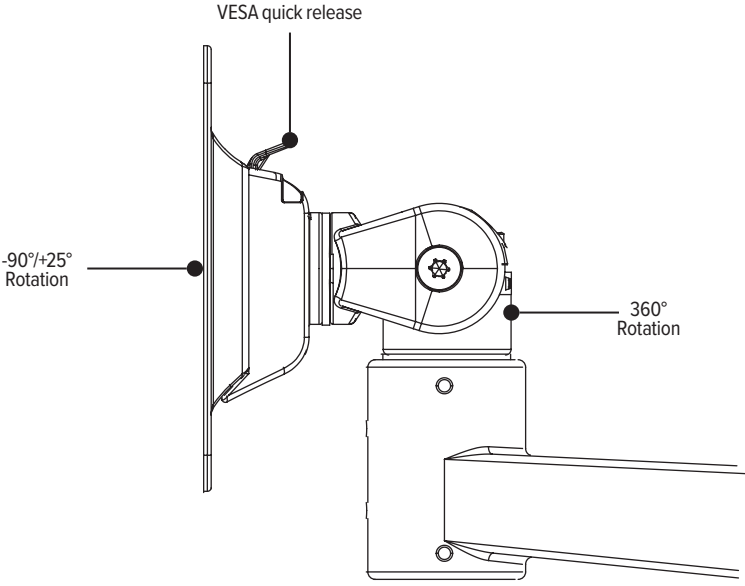

Evolve components