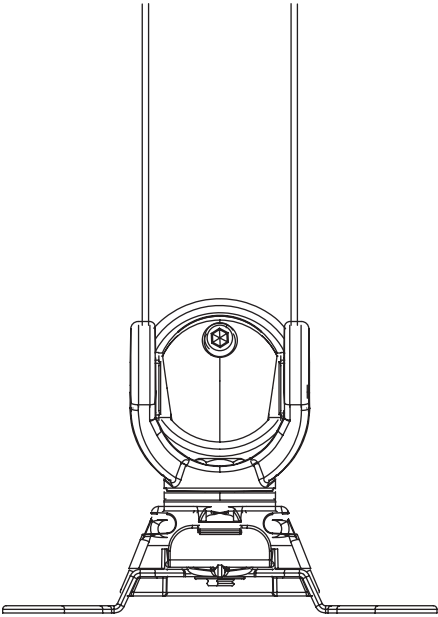

Evolve components