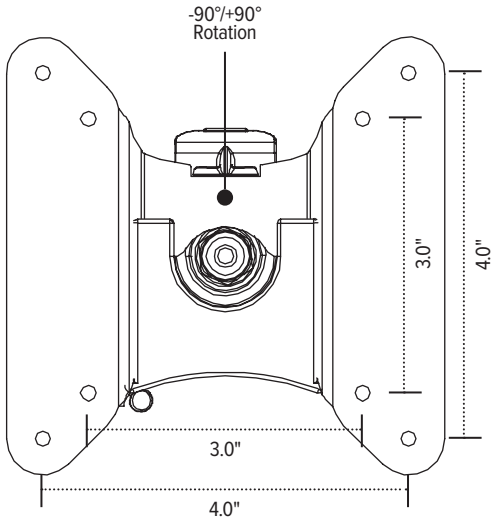

Evolve components