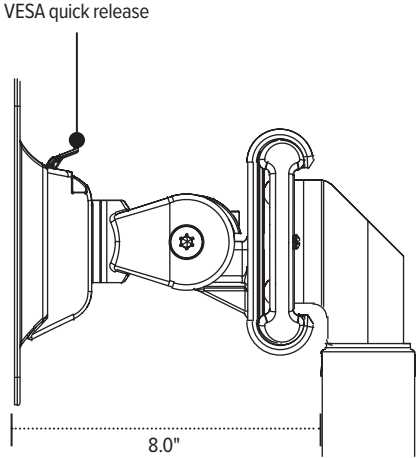

16.0" Pole with base
Pole mount

Center mounting pole
Base adds additional 2.0" height

Model # **List price**
EDV-16POLE#-___ \$133

28.0" Pole with base
Pole mount

Center mounting pole
Base adds additional 2.0" height

Model # **List price**
EDV-28POLE#-___ \$143

16.0" Pole without base
Pole mount

Center mounting pole

Model # **List price**
EDV-16POLE ONLY \$60

28.0" Pole without base
Pole mount

Center mounting pole

Model # **List price**
EDV-28POLE ONLY \$71

Evolve components

Evolve components

Evolve components

Evolve components

Evolve components

Evolve components