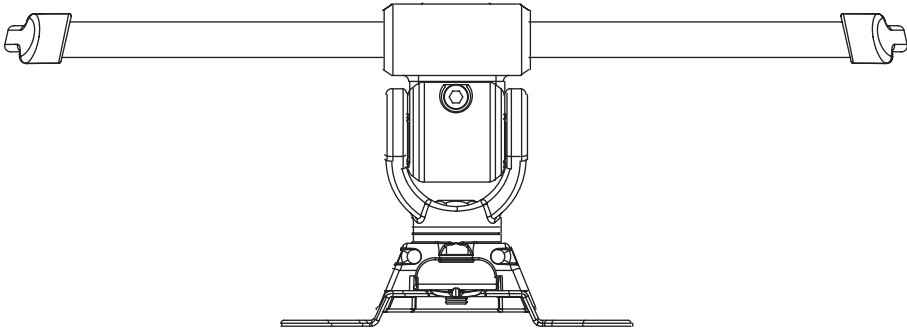

16.0" Pole with base
Pole mount

Center mounting pole
Base adds additional 2.0" height

Model # **List price**
EDV-16POLE#-___ \$133

28.0" Pole with base
Pole mount

Center mounting pole
Base adds additional 2.0" height

Model # **List price**
EDV-28POLE#-___ \$143

16.0" Pole without base
Pole mount

Center mounting pole

Model # **List price**
EDV-16POLE ONLY \$60

28.0" Pole without base
Pole mount

Center mounting pole

Model # **List price**
EDV-28POLE ONLY \$71

Evolve components

Evolve components

Evolve components

Evolve components

Evolve components

Evolve components