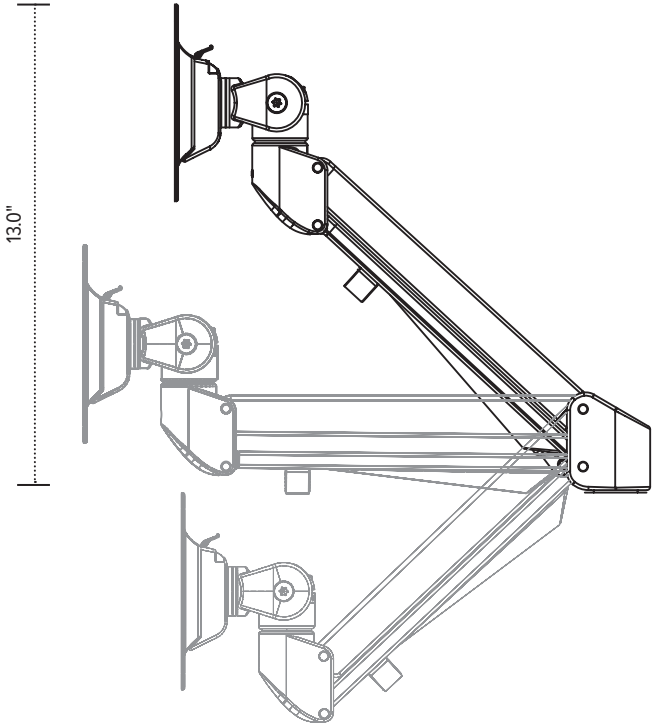

Evolve components