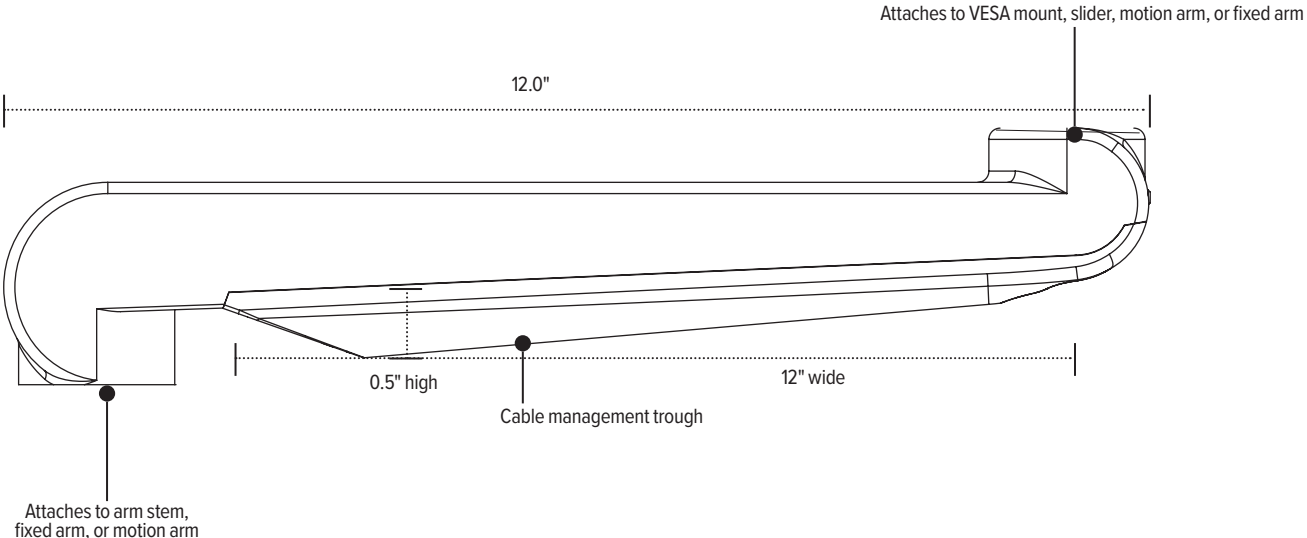

Evolve components