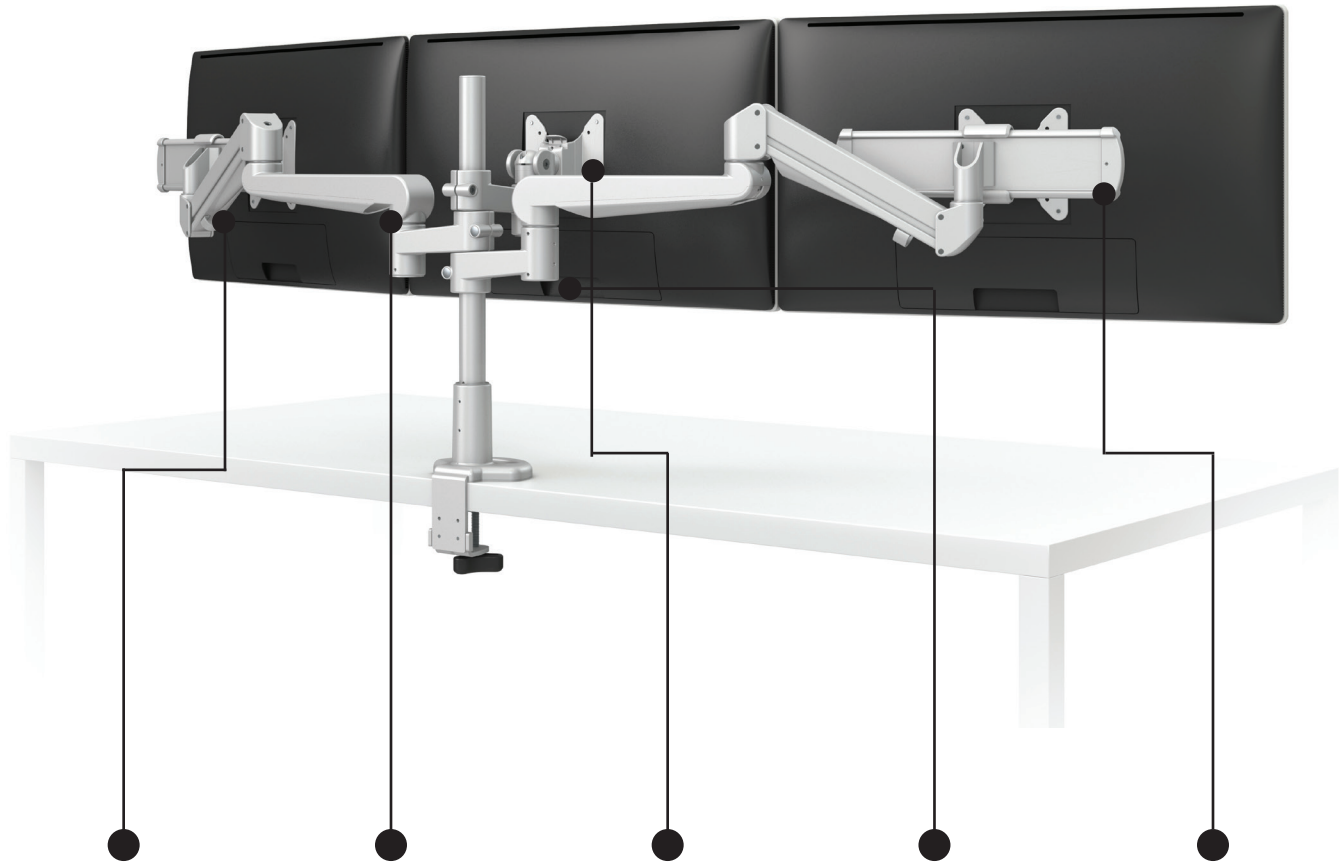

Evolve components

V34 - Pricing effective 3/1/2021

(M) Motion
Motion arm

Motion arms provide 13" of dynamic height adjustment

Model # **List price**
EDV-MA \$149

(F) Fixed
Straight arm

Fixed arms provide extra reach

Model # **List price**
EDV-SA \$61

Vesa Mount
Monitor attachment

A Vesa Mount attaches your monitor to the arm

Model # **List price**
EDV-BSHVM \$88

Arm Stem
Straight arm

Arm stems are included in every configuration

Model # **List price**
EDV-STEM \$59

(S) Slider Mount
Vesa slider

Sliders provide extended lateral adjustment - ideal for positioning monitors of varying sizes side-by-side

Model # **List price**
EDV-SLD \$156

16.0" Pole with base
Pole mount

Center mounting pole
Base adds additional 2.0" height

Model # **List price**
EDV-16POLE#-___ \$133

28.0" Pole with base
Pole mount

Center mounting pole
Base adds additional 2.0" height