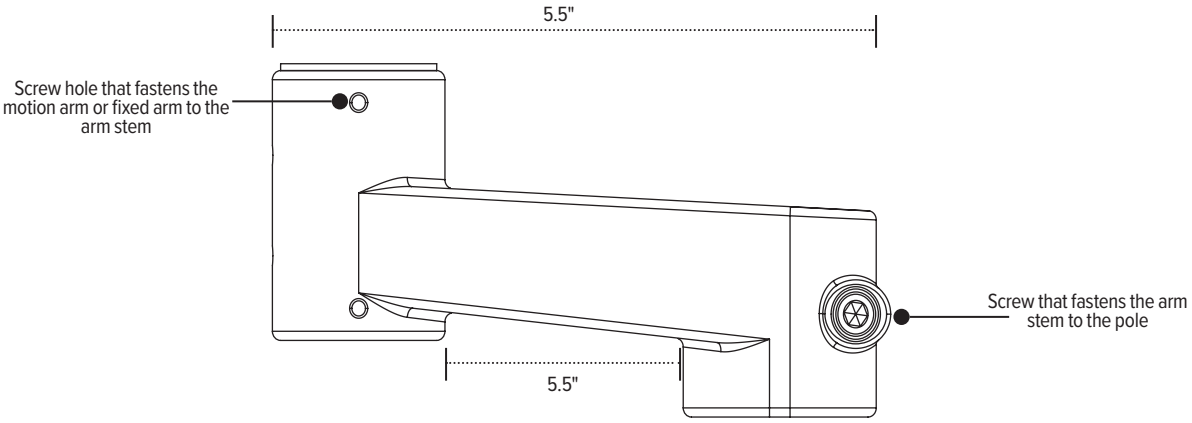

Evolve components