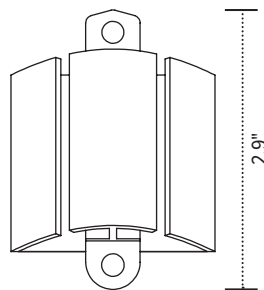

Conceal

Cable management spine

Product specs

- Expands and retracts to keep cables organized under a height adjustable table base
- 53.5" total height
- 23 links
- Links are detachable
- Weighted bottom
- Attaches to bottom of worksurface
- Warranty: 15 yr.

Base profile view

Conceal link

Link aerial view

Link profile view

Conceal worksurface mounting clip

mounting clip bottom view

mounting clip profile view