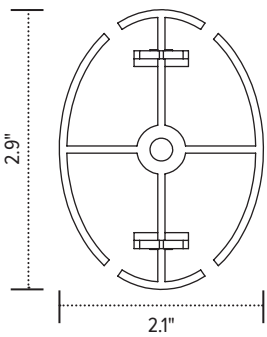

Conceal

Cable management spine

Product specs

- Expands and retracts to keep cables organized under a height adjustable table base
- 53.5" total height
- 23 links
- Links are detachable
- Weighted bottom
- Attaches to bottom of worksurface
- Warranty: 15 yr.

Model #

List price

<input type="radio"/> CONCEAL-GRY	\$72
<input checked="" type="radio"/> CONCEAL-BLK	\$72
<input type="radio"/> CONCEAL-WHT	\$72

Conceal

Cable management spine

Conceal base

Base aerial view

Base profile view

Conceal link

Link aerial view

Link profile view

Conceal worksurface mounting clip

mounting clip bottom view

mounting clip profile view