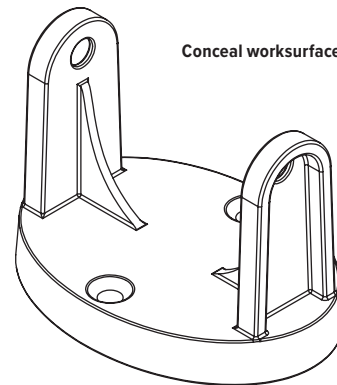

Conceal

Cable management spine

Product specs

- Expands and retracts to keep cables organized under a height adjustable table base
- 53.5" total height
- 23 links
- Links are detachable
- Weighted bottom
- Attaches to bottom of worksurface
- Warranty: 15 yr.

Base profile view

Conceal link

Link aerial view

Link profile view

Conceal worksurface mounting clip

mounting clip bottom view

mounting clip profile view