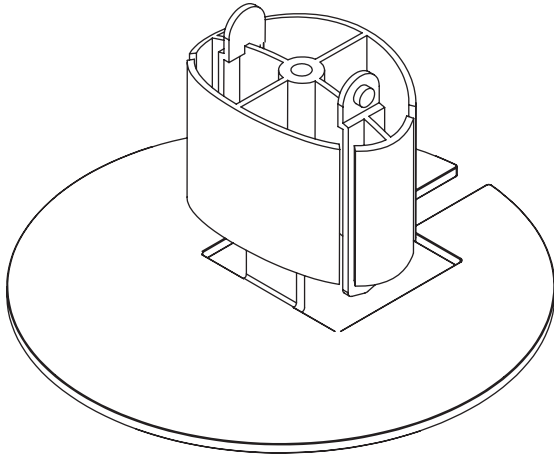

Conceal

Cable management spine

Product specs

- Expands and retracts to keep cables organized under a height adjustable table base
- 53.5" total height
- 23 links
- Links are detachable
- Weighted bottom
- Attaches to bottom of worksurface
- Warranty: 15 yr.

Model #

List price

<input type="radio"/> CONCEAL-GRY	\$72
<input checked="" type="radio"/> CONCEAL-BLK	\$72
<input type="radio"/> CONCEAL-WHT	\$72

Conceal

Cable management spine

Conceal base

Base aerial view

Base profile view

Conceal link

Link aerial view

Link profile view

Conceal worksurface mounting clip

mounting clip bottom view

mounting clip profile view