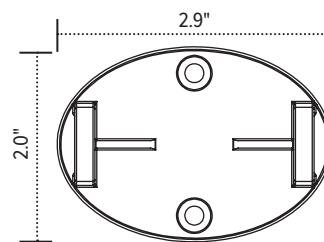

Conceal

Cable management spine

Product specs

- Expands and retracts to keep cables organized under a height adjustable table base
- 53.5" total height
- 23 links
- Links are detachable
- Weighted bottom
- Attaches to bottom of worksurface
- Warranty: 15 yr.

Base profile view

Conceal link

Link aerial view

Link profile view

Conceal worksurface mounting clip

mounting clip bottom view

mounting clip profile view