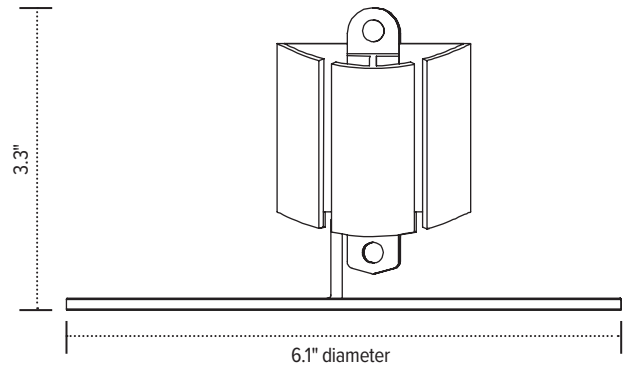

Conceal

Cable management spine

Product specs

- Expands and retracts to keep cables organized under a height adjustable table base
- 53.5" total height
- 23 links
- Links are detachable
- Weighted bottom
- Attaches to bottom of worksurface
- Warranty: 15 yr.

Model #

List price

<input type="radio"/> CONCEAL-GRY	\$72
<input checked="" type="radio"/> CONCEAL-BLK	\$72
<input type="radio"/> CONCEAL-WHT	\$72

Conceal

Cable management spine

Conceal base

Base aerial view

Base profile view

Conceal link

Link aerial view

Link profile view

Conceal worksurface mounting clip

mounting clip bottom view

mounting clip profile view