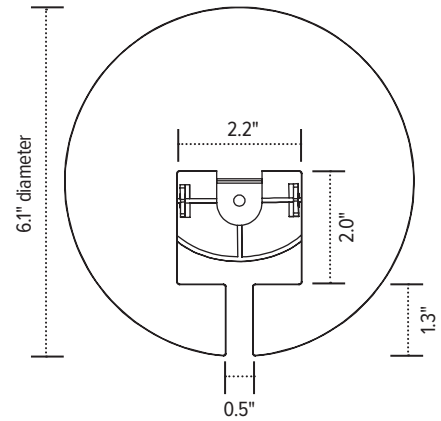

Conceal

Cable management spine

Product specs

- Expands and retracts to keep cables organized under a height adjustable table base
- 53.5" total height
- 23 links
- Links are detachable
- Weighted bottom
- Attaches to bottom of worksurface
- Warranty: 15 yr.

Model #

List price

<input type="radio"/> CONCEAL-GRY	\$72
<input checked="" type="radio"/> CONCEAL-BLK	\$72
<input type="radio"/> CONCEAL-WHT	\$72

Conceal

Cable management spine

Conceal base

Base aerial view

Base profile view

Conceal link

Link aerial view

Link profile view

Conceal worksurface mounting clip

mounting clip bottom view

mounting clip profile view