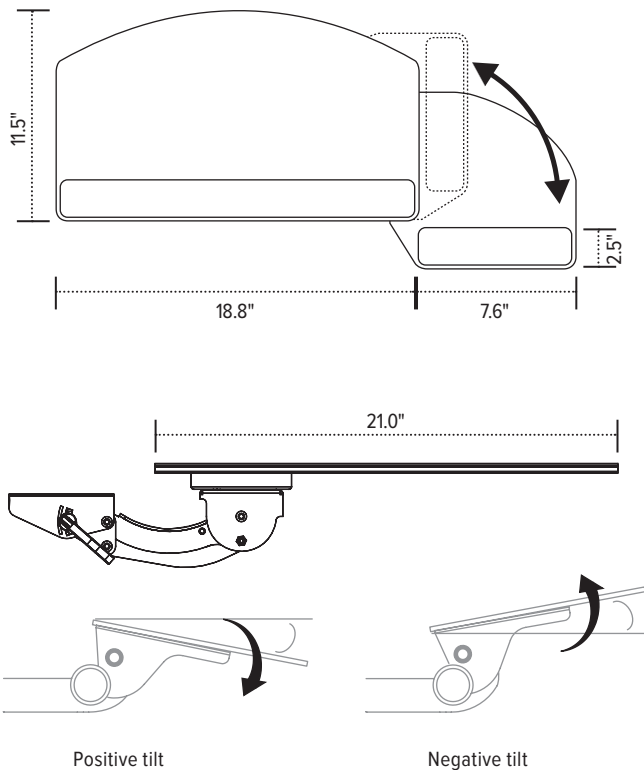

Solution 3

Keyboard platform combo

Solution 3

Keyboard platform combo

Product specs

- Recommended for radius corner worksurfaces
- PL215 keyboard platform
 - Includes: gel palm rests, mouse pad, mouse guards, cord management clips
 - Made from black 0.3" thin phenolic
- 18.8" keyboard platform with swivel mouse-below platform
- Accommodates left or right handed users
- AA360 articulating arm
- Lift-and-lock height adjustment
- 21.0" glide track
- 21.0" clearance required for full retraction
- ±15° tilt adjustment
- 7.0" height adjustment range
 - 2.5" above track | 4.5" below track
- 360° glide track rotation
- Positions flush with worksurface
- Warranty: 15 yr. (articulating arm/platform)
2 yr. (palm rest/mouse pad)