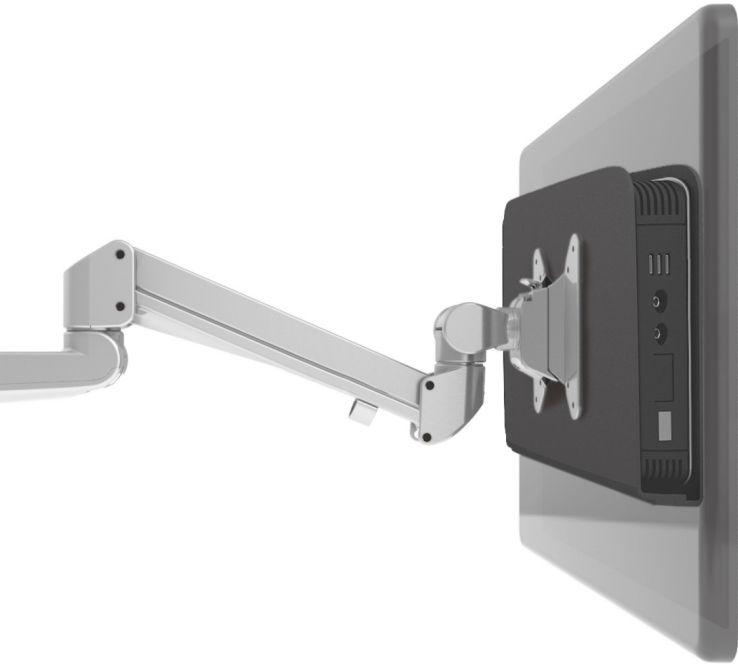

Thin Client CPU

monitor arm CPU holder

Thin Client CPU

monitor arm CPU holder

Product Specs

- Mounts between the monitor arm and monitor
- Adjustable width: 1.4"–2.3"
- Conforms to VESA 75mm / 100mm
- Adjustment knobs are vibration resistant
- Adds 3 lbs. to monitor arm
- Warranty: 15 yr.