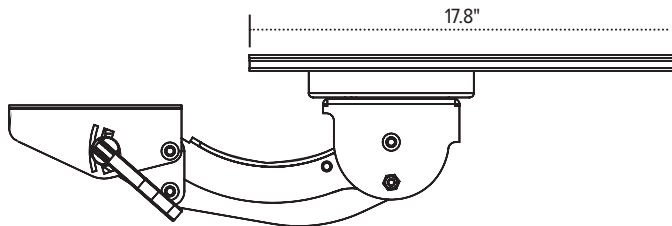

AA330

articulating arm

AA330

articulating arm

Positive tilt

Negative tilt

Product specs

Lift-and-lock articulating arms provide quick and easy height adjustment. To position the platform to the desired height, simply tilt the platform up, then raise or lower. Release the platform and the arm will lock into place.

- Lift-and-lock height adjustment
- 17.8" glide track (platform may not fully retract in its stored position)
- No minimum clearance required for full retraction
- $\pm 15^\circ$ tilt adjustment
- 7.0" height adjustment range
 - 2.5" above track | 4.5" below track
- 360° glide track rotation
- Positions flush with the worksurface
- Release handle for independent tilt adjustment
- Warranty: 15 yr.