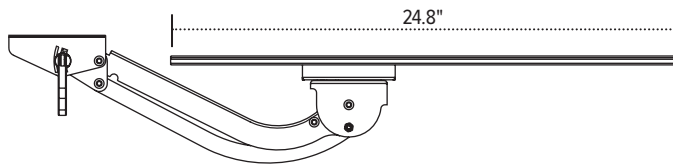

esi

AA370

Articulating arm

AA370

Articulating arm

esi

Positive tilt

Negative tilt

Product specs

With a generous lift-and-lock height range, our AA370 extended reach articulating arm provides additional height adjustability to meet the needs of a wide range of users.

- Lift-and-lock height adjustment
- 24.8" glide track
- 25.0" min clearance required for full retraction
- $\pm 15^\circ$ tilt adjustment
- 16.0" height adjustment range
 - 8.0" above track | 8.0" below track
- 360° glide track rotation
- Positions flush with the worksurface
- Recommended for any platform
- Release handle for independent tilt adjustment
- Warranty: 15yr.