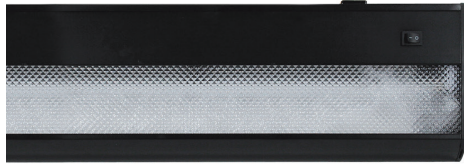

BETTER

VIVID-LEDX

- LED
- 4100 K color temperature
- 356 lumens
- 85 CRI
- 6 watts
- 50,000 hrs. lamp life
- 8 hr. auto shut-off
- Built-in dimmer
- 6.0' power cord
- Power source is UL listed
- 36.0" reach

BEST

LUSTRE

- LED
- 3500 K color temperature
- 350 lumens
- 83 CRI
- 6 watts
- 50,000 hrs. lamp life
- Occupancy sensor
- Built-in dimmer
- 12.0' power cord
- Power source is UL listed
- USB charging port
- Telescoping reach

Model # PIXIE-LEDX-SLV List price **\$227**

Model # VIVID-LEDX-SLV List price **\$424**

Model # LUSTRE-___ List price **\$627**

good | better | best

Under cabinet lighting

GOOD

Fluorescent Series

- 21.7"w x 6.4"d x 1.5"h unit size
- 260 lumens
- 13 watts
- 3500 K color temperature
- 9.0' power cord
- Power source is UL listed
- Integrated magnet mounting system, spring bars and wood screws

BETTER

Lucera Series

- 20.1"w x 0.8"d x 0.5"h unit size
- 250 lumens
- 6 watts
- 3500 K color temperature
- 85 CRI
- 50,000 hrs. lamp life
- Occupancy sensor sold separately
- Continuous dimmer
- 9.0' power cord
- Power source is UL listed
- Combination wood and magnet mounting hardware