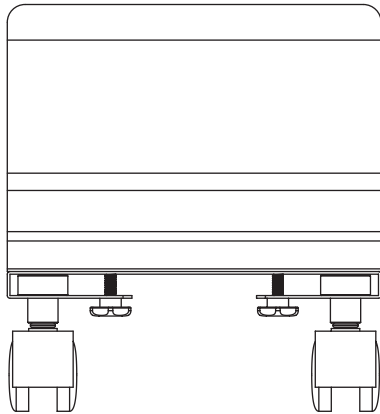

## Product Specs

- 160 lb. load capacity
- Fits CPU's ranging from 3.8"–9.0" wide
- CPU sits in adjustable tray
- Four swivel caster wheels (2 locking)
- Easy to assemble; no tools required to make adjustments
- Warranty: 15 yr.