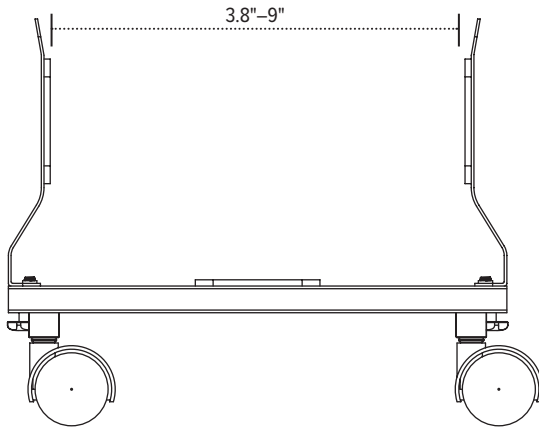

## Product Specs

- 160 lb. load capacity
- Fits CPU's ranging from 3.8"–9.0" wide
- CPU sits in adjustable tray
- Four swivel caster wheels (2 locking)
- Easy to assemble; no tools required to make adjustments
- Warranty: 15 yr.