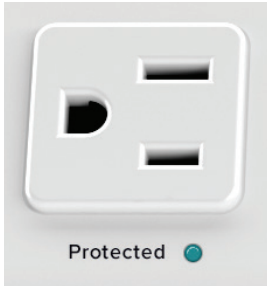

# FlexCharge™ 4CX

Personal desktop power + power strip

# FlexCharge4CX

Personal desktop power + power strip

two AC outlets with built in surge protection indicator light

two quick charge ports, one USB-A, one USB-C

## Product specs

- Power module:
  - Two AC outlets- 15A, 125V, 60Hz
  - One quick-charge USB-A port- 3.1A, 5V
  - One quick-charge USB-C port- 3.1A, 5V (device dependent)
- Power strip: six AC outlets
- Power module: universal mounting bracket that allows for a desk clamp, 2.0" grommet, or under worksurface mount
- Power strip: mounts below the worksurface
- Power module meets spill-protection criteria
- UL and cUL listed
- 8.0' power cord (black)
- 28.5" connection cord (color matched to power module)
- Indicator light illuminates when built-in surge protection is active
- Warranty: 5 yr.