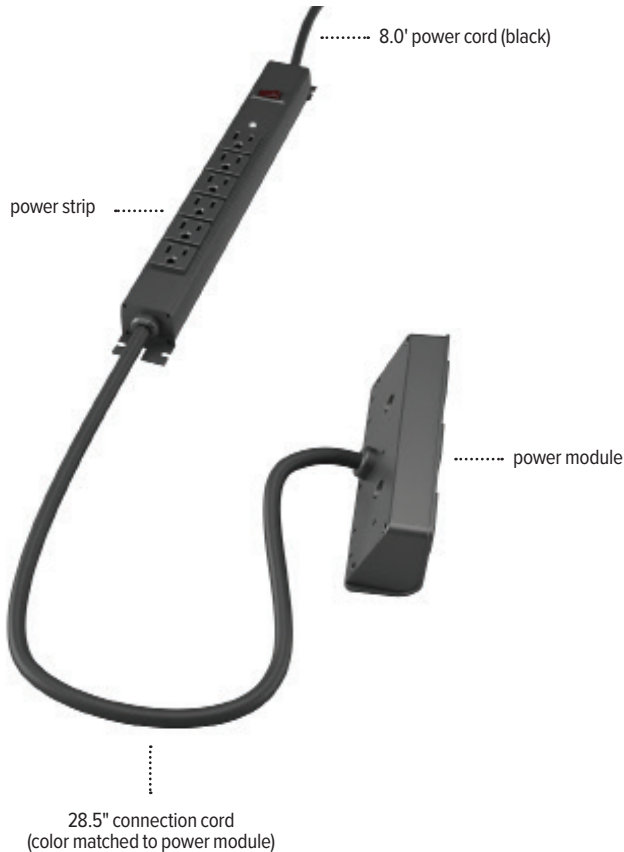

# FlexCharge™ 4CX

Personal desktop power + power strip

# FlexCharge4CX

Personal desktop power + power strip

two AC outlets with built in surge protection indicator light

two quick charge ports, one USB-A, one USB-C

## Product specs

- Power module:
  - Two AC outlets- 15A, 125V, 60Hz
  - One quick-charge USB-A port- 3.1A, 5V
  - One quick-charge USB-C port- 3.1A, 5V (device dependent)
- Power strip: six AC outlets
- Power module: universal mounting bracket that allows for a desk clamp, 2.0" grommet, or under worksurface mount
- Power strip: mounts below the worksurface
- Power module meets spill-protection criteria
- UL and cUL listed
- 8.0' power cord (black)
- 28.5" connection cord (color matched to power module)
- Indicator light illuminates when built-in surge protection is active
- Warranty: 5 yr.