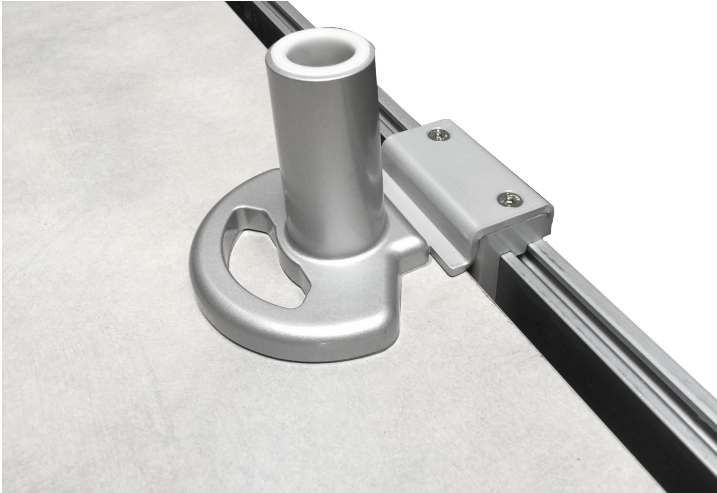

Benching Solutions

Steelcase® C:SCAPE monitor arm benching adapter

Benching Solutions

Steelcase® C:SCAPE monitor arm benching adapter

Product Specs

- Designed to combine ESI monitor arms with the Steelcase C:SCAPE benching table
- Compatible ESI monitor arms:
 - Evolve monitor arms: single, dual and triple configurations only
 - Edge®: single and dual
- Holds up to three monitors
 - 15.4 lbs. per slider mount arm
 - 17.6 lbs. per VESA mount
- Fits easily on standard Edge/Evolve product nesting on base
- Pole sold separately
- Warranty: 15 yrs.

Model

List price

E-CMT-SLV

\$54

esi

800.833.3746
esiergo.com

Benching Solutions

Steelcase® C:SCAPE monitor arm benching adapter