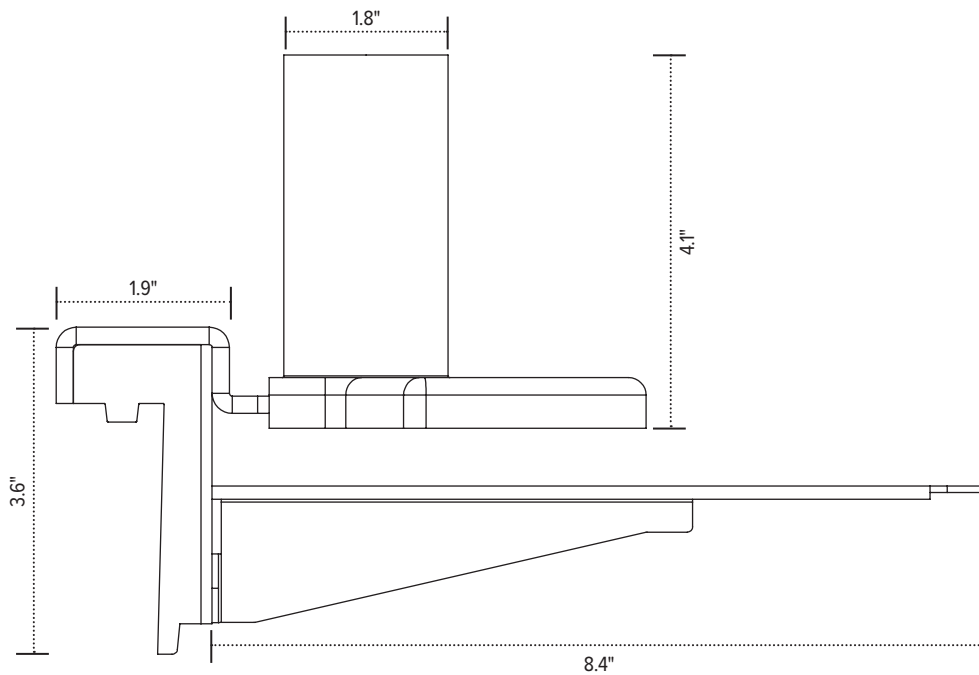

Benching Solutions

Steelcase® C:SCAPE monitor arm benching adapter

Benching Solutions

Steelcase® C:SCAPE monitor arm benching adapter

Product Specs

- Designed to combine ESI monitor arms with the Steelcase C:SCAPE benching table
- Compatible ESI monitor arms:
 - Evolve monitor arms: single, dual and triple configurations only
 - Edge®: single and dual
- Holds up to three monitors
 - 15.4 lbs. per slider mount arm
 - 17.6 lbs. per VESA mount
- Fits easily on standard Edge/Evolve product nesting on base
- Pole sold separately
- Warranty: 15 yrs.

Model

List price

E-CMT-SLV

\$54

esi

800.833.3746
esiergo.com

Benching Solutions

Steelcase® C:SCAPE monitor arm benching adapter