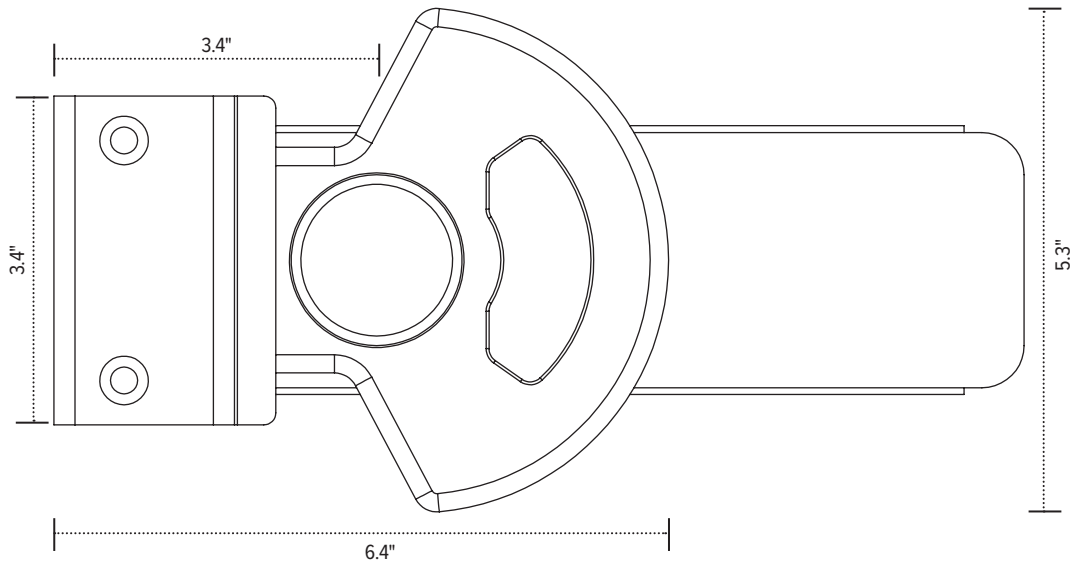

Benching Solutions

Steelcase® C:SCAPE monitor arm benching adapter

Benching Solutions

Steelcase® C:SCAPE monitor arm benching adapter

Product Specs

- Designed to combine ESI monitor arms with the Steelcase C:SCAPE benching table
- Compatible ESI monitor arms:
 - Evolve monitor arms: single, dual and triple configurations only
 - Edge®: single and dual
- Holds up to three monitors
 - 15.4 lbs. per slider mount arm
 - 17.6 lbs. per VESA mount
- Fits easily on standard Edge/Evolve product nesting on base
- Pole sold separately
- Warranty: 15 yrs.

Model

List price

E-CMT-SLV

\$54

esi

800.833.3746
esiergo.com

Benching Solutions

Steelcase® C:SCAPE monitor arm benching adapter