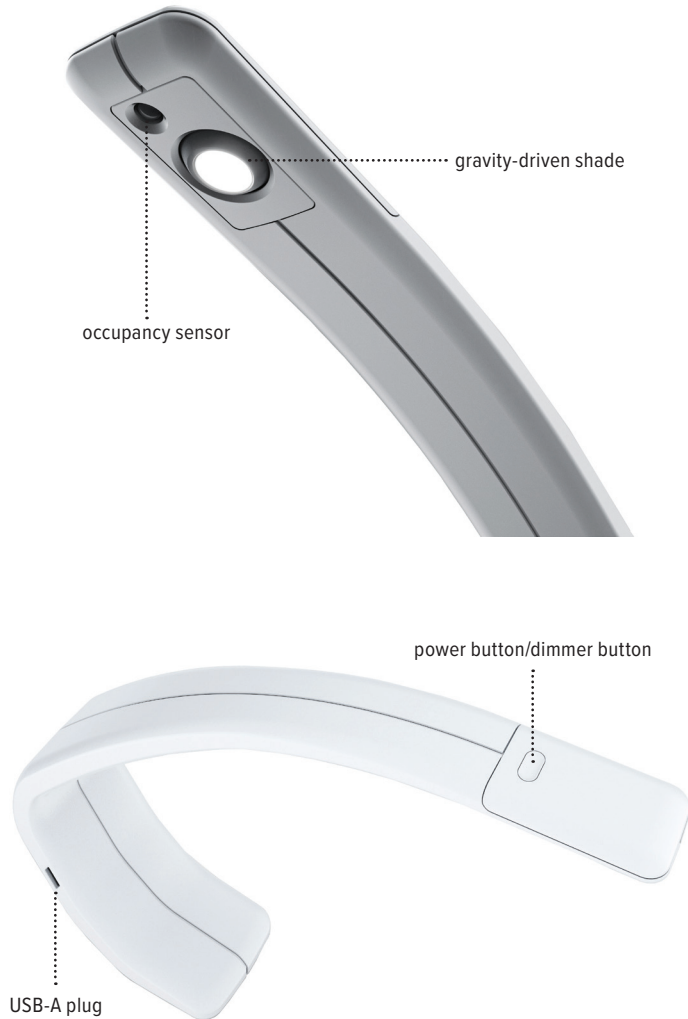

Amble Performance

Single arm LED task light

Amble Performance

Single arm LED task light

esi

Product specs

- LED
- 3500 K color temperature
- 206 lumens
- 83 CRI
- 11.5 watts
- 60,000 hrs. lamp life
- Occupancy sensor with 30 min. auto shut-off
- Built-in dimmer
- 9.0' power cord
- Power source is UL listed
- Light is ETL listed
- USB-A charging port
- 15.8" light reach
- Warranty: 15 yr (structural)/1 yr. (LED transformer)

Model #	List price
● AMB-PERF-SLV	\$485
● AMB-PERF-BLK	\$485
○ AMB-PERF-WHT	\$485
● AMB-PERF-GRY	\$485

All three light positions and the amount of light provided

Amble Performance

Single arm LED task light