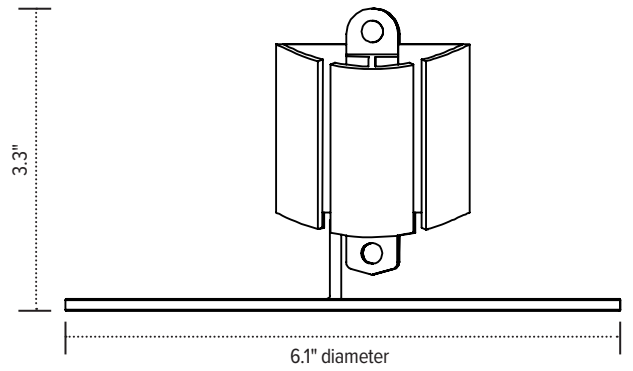

Conceal

cable management spine

Product specs

- Expands and retracts to keep cables organized under a height adjustable table base
- 53.5" total height
- 23 links
- Links are detachable
- Weighted bottom
- Attaches to bottom of worksurface
- Warranty: 15 yrs.

Model

List price

<input type="radio"/> CONCEAL-GRY	\$65
<input checked="" type="radio"/> CONCEAL-BLK	\$65
<input type="radio"/> CONCEAL-WHT	\$65

Conceal

cable management spine

Conceal base

Base aerial view

Base profile view

Conceal link

Link aerial view

Link profile view

Conceal worksurface mounting clip

mounting clip bottom view

mounting clip profile view

esi

800.833.3746
esiergo.com