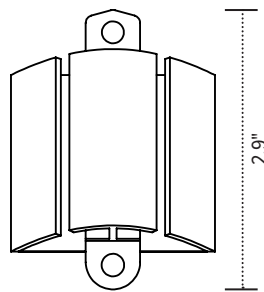

Conceal

cable management spine

Product specs

- Expands and retracts to keep cables organized under a height adjustable table base
- 53.5" total height
- 23 links
- Links are detachable
- Weighted bottom
- Attaches to bottom of worksurface
- Warranty: 15 yrs.

Model

List price

<input type="radio"/> CONCEAL-GRY	\$65
<input checked="" type="radio"/> CONCEAL-BLK	\$65
<input type="radio"/> CONCEAL-WHT	\$65

Conceal

cable management spine

Conceal base

Base aerial view

Base profile view

Conceal link

Link aerial view

Link profile view

Conceal worksurface mounting clip

mounting clip bottom view

mounting clip profile view

esi

800.833.3746
esiergo.com