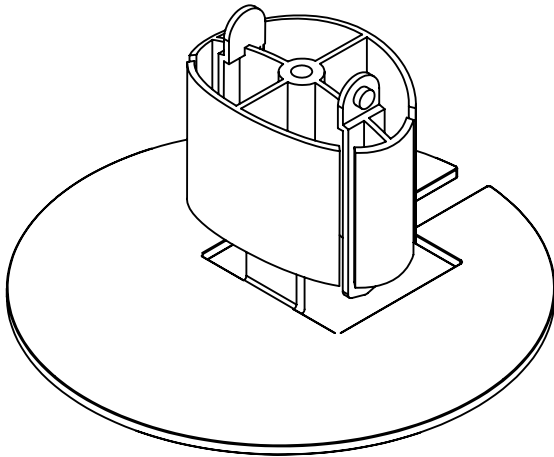

Conceal

cable management spine

Product specs

- Expands and retracts to keep cables organized under a height adjustable table base
- 53.5" total height
- 23 links
- Links are detachable
- Weighted bottom
- Attaches to bottom of worksurface
- Warranty: 15 yrs.

Model

List price

<input type="radio"/> CONCEAL-GRY	\$65
<input checked="" type="radio"/> CONCEAL-BLK	\$65
<input type="radio"/> CONCEAL-WHT	\$65

Conceal

cable management spine

Conceal base

Base aerial view

Base profile view

Conceal link

Link aerial view

Link profile view

Conceal worksurface mounting clip

mounting clip bottom view

mounting clip profile view

esi

800.833.3746
esiergo.com