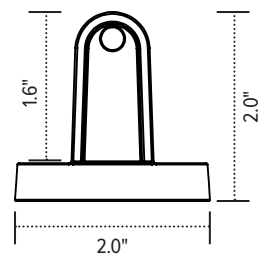

Conceal

cable management spine

Product specs

- Expands and retracts to keep cables organized under a height adjustable table base
- 53.5" total height
- 23 links
- Links are detachable
- Weighted bottom
- Attaches to bottom of worksurface
- Warranty: 15 yrs.

Conceal link

Link aerial view

Link profile view

Conceal worksurface mounting clip

mounting clip bottom view

mounting clip profile view

esi

800.833.3746
esiergo.com