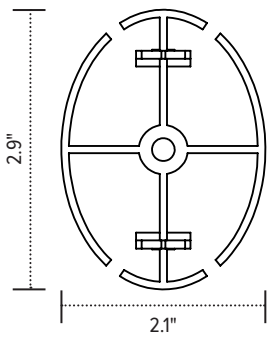

Conceal

cable management spine

Product specs

- Expands and retracts to keep cables organized under a height adjustable table base
- 53.5" total height
- 23 links
- Links are detachable
- Weighted bottom
- Attaches to bottom of worksurface
- Warranty: 15 yrs.

Model

List price

<input type="radio"/> CONCEAL-GRY	\$65
<input checked="" type="radio"/> CONCEAL-BLK	\$65
<input type="radio"/> CONCEAL-WHT	\$65

Conceal

cable management spine

Conceal base

Base aerial view

Base profile view

Conceal link

Link aerial view

Link profile view

Conceal worksurface mounting clip

mounting clip bottom view

mounting clip profile view

esi

800.833.3746
esiergo.com