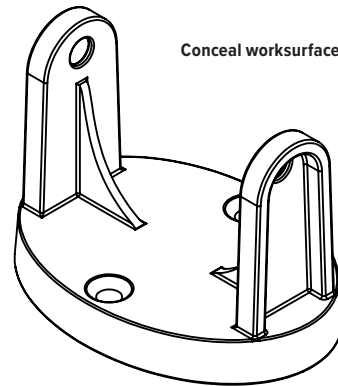

Conceal

cable management spine

Product specs

- Expands and retracts to keep cables organized under a height adjustable table base
- 53.5" total height
- 23 links
- Links are detachable
- Weighted bottom
- Attaches to bottom of worksurface
- Warranty: 15 yrs.

Conceal link

Link aerial view

Link profile view

Conceal worksurface mounting clip

mounting clip bottom view

mounting clip profile view

esi

800.833.3746
esiergo.com