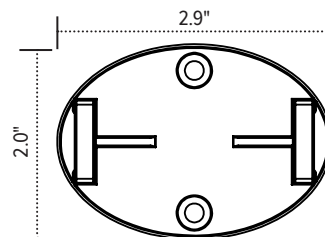

Conceal

cable management spine

Product specs

- Expands and retracts to keep cables organized under a height adjustable table base
- 53.5" total height
- 23 links
- Links are detachable
- Weighted bottom
- Attaches to bottom of worksurface
- Warranty: 15 yrs.

Conceal link

Link aerial view

Link profile view

Conceal worksurface mounting clip

mounting clip bottom view

mounting clip profile view

esi

800.833.3746
esiergo.com