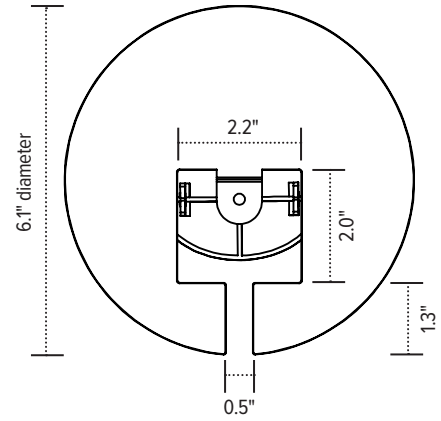

Conceal

cable management spine

Product specs

- Expands and retracts to keep cables organized under a height adjustable table base
- 53.5" total height
- 23 links
- Links are detachable
- Weighted bottom
- Attaches to bottom of worksurface
- Warranty: 15 yrs.

Model

List price

<input type="radio"/> CONCEAL-GRY	\$65
<input checked="" type="radio"/> CONCEAL-BLK	\$65
<input type="radio"/> CONCEAL-WHT	\$65

Conceal

cable management spine

Conceal base

Base aerial view

Base profile view

Conceal link

Link aerial view

Link profile view

Conceal worksurface mounting clip

mounting clip bottom view

mounting clip profile view

esi

800.833.3746
esiergo.com