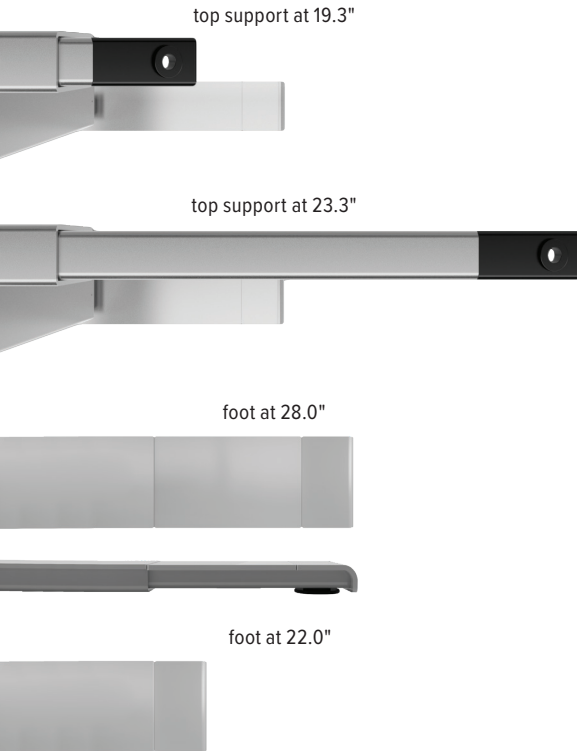

All-Flex[®] 3-leg + Conceal

Electric height adjustable table base + cable management spine

All-Flex 3-leg + Conceal

esi

Electric height adjustable table base + cable management spine

All-Flex features

Conceal

All-flex 3-leg specs

- Electric height adjustment
- 330 lb. base lifting capacity
- 1.5"/sec adjustment speed
- One part number for all 3-leg sizes
- 26.0" height adjustment range
- 23.2"–49.2" (low/high) (excluding worksurface)
- Three-stage adjustable legs
- C-leg
- Provides adjustable cross channels, top support, and feet making it one of the most adjustable table bases on the market
- Foot is adjustable to 22.0" or 28.0" (patented design)
- Adjustable width frame accommodates worksurfaces 36.0"–84.0" wide
- Adjustable depth top support expands to accommodate worksurfaces 24.0"–36.0" deep
- Notched cross channel offers ample space for keyboard tray glide tracks
- 86.0" power cord
- Digital keypad with four memory settings
- Anti-collision safety feature
- Soft start and stop
- Crossbar includes guide markings to assist in setting width
- Leg columns fold out for easy assembly
- Integrated control unit shelf
- Integrated storage for foot extension plate when not in use
- Integrated cable management
- Steel construction
- Low standby power consumption
- Table base is UL962 listed
- Three motors
- ADA compliant
- Locking casters are available
- Meets or exceeds BIFMA x5.5 guidelines
- Complete tables available (base and top)
- Warranty: 15 yr. (structural)/7 yr. (mechanical)

Conceal specs

- Expands and retracts to keep cables organized under a height adjustable table base
- 53.5" total height
- 23 links
- Links are detachable
- Weighted bottom
- Attaches to bottom of worksurface
- Warranty: 15 yr.

All-Flex 3-leg + Conceal

Electric height adjustable table base + cable management spine