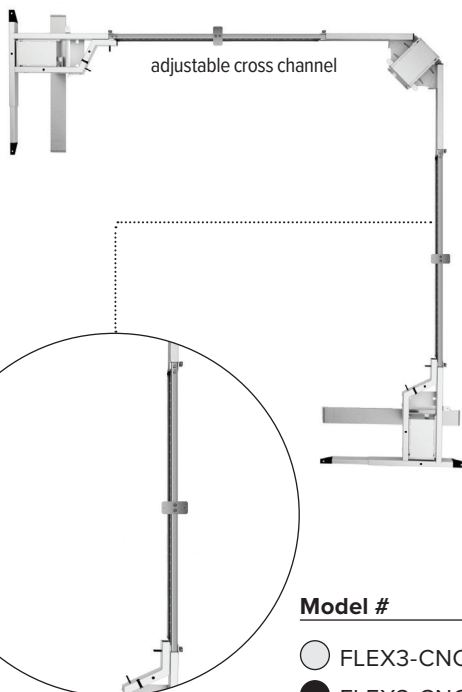

All-Flex[®] 3-leg + Conceal

Electric height adjustable table base + cable management spine

All-Flex 3-leg + Conceal

esi

Electric height adjustable table base + cable management spine

All-Flex features

Conceal

All-flex 3-leg specs

- Electric height adjustment
- 330 lb. base lifting capacity
- 1.5"/sec adjustment speed
- One part number for all 3-leg sizes
- 26.0" height adjustment range
- 23.2"–49.2" (low/high) (excluding worksurface)
- Three-stage adjustable legs
- C-leg
- Provides adjustable cross channels, top support, and feet making it one of the most adjustable table bases on the market
- Foot is adjustable to 22.0" or 28.0" (patented design)
- Adjustable width frame accommodates worksurfaces 36.0"–84.0" wide
- Adjustable depth top support expands to accommodate worksurfaces 24.0"–36.0" deep
- Notched cross channel offers ample space for keyboard tray glide tracks
- 86.0" power cord
- Digital keypad with four memory settings
- Anti-collision safety feature
- Soft start and stop
- Crossbar includes guide markings to assist in setting width
- Leg columns fold out for easy assembly
- Integrated control unit shelf
- Integrated storage for foot extension plate when not in use
- Integrated cable management
- Steel construction
- Low standby power consumption
- Table base is UL962 listed
- Three motors
- ADA compliant
- Locking casters are available
- Meets or exceeds BIFMA x5.5 guidelines
- Complete tables available (base and top)
- Warranty: 15 yr. (structural)/7 yr. (mechanical)

Conceal specs

- Expands and retracts to keep cables organized under a height adjustable table base
- 53.5" total height
- 23 links
- Links are detachable
- Weighted bottom
- Attaches to bottom of worksurface
- Warranty: 15 yr.

All-Flex 3-leg + Conceal

Electric height adjustable table base + cable management spine