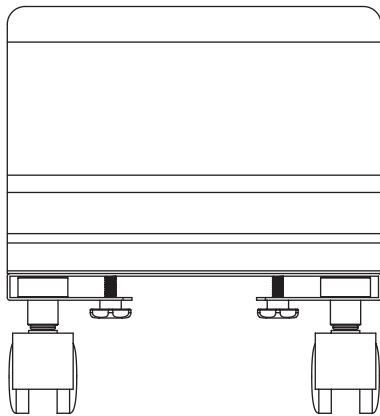

## Product Specs

---

- 160 lbs. load capacity
- Fits CPU's ranging from 3.8"–9.0" wide
- CPU sits in adjustable tray
- (4) four swivel caster wheels (2 locking)
- Easy to assemble; no tools required to make adjustments
- Warranty: 15 yrs.