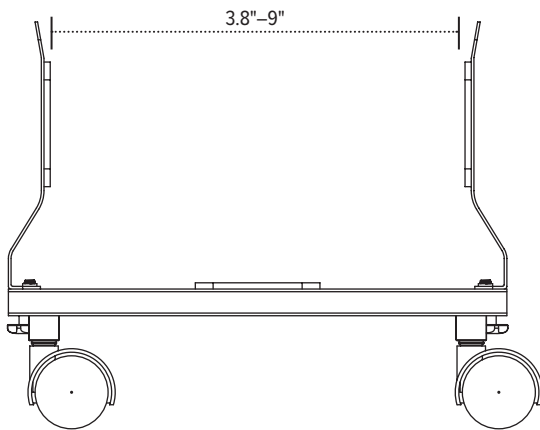

## Product Specs

---

- 160 lbs. load capacity
- Fits CPU's ranging from 3.8"–9.0" wide
- CPU sits in adjustable tray
- (4) four swivel caster wheels (2 locking)
- Easy to assemble; no tools required to make adjustments
- Warranty: 15 yrs.