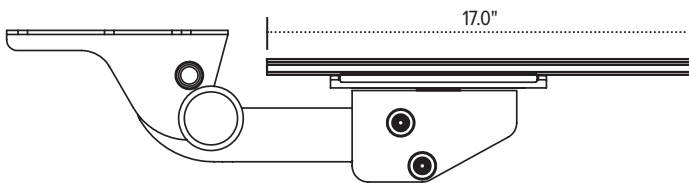

# Solution 1CC

keyboard platform combo

## Product specs

- Recommended for diagonal corner worksurfaces
- PL003CC-25 keyboard platform
  - Includes: gel palm rests, mouse pad, mouse guards, cord management clips
  - Made from black 0.3" thin phenolic (\*except R-series)
- 25.0" cut corner keyboard platform
- Accommodates left or right handed users
- AA260 articulating arm
- 17.0" glide track
- $\pm 15^\circ$  tilt adjustment
- Spring assisted adjustment
- 6.3" height adjustment range
  - 1.3" above track | 5.0" below track
- 360° glide track rotation
- Positions flush with worksurface
- Warranty:
  - 15yr. articulating arm/platform
  - 2yr. palm rest/mouse pad