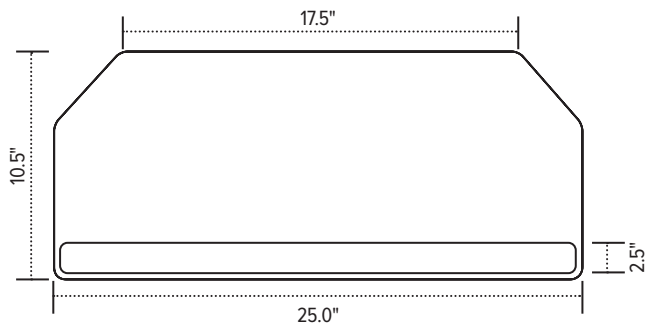

## Product specs

- Recommended for diagonal corner worksurfaces
- PL003CC-25 keyboard platform
  - Includes: gel palm rests, mouse pad, mouse guards, cord management clips
  - Made from black 0.3" thin phenolic (\*except R-series)
- 25.0" cut corner keyboard platform
- Accommodates left or right handed users
- AA260 articulating arm
- 17.0" glide track
- $\pm 15^\circ$  tilt adjustment
- Spring assisted adjustment
- 6.3" height adjustment range
  - 1.3" above track | 5.0" below track
- 360° glide track rotation
- Positions flush with worksurface
- Warranty:
  - 15yr. articulating arm/platform
  - 2yr. palm rest/mouse pad