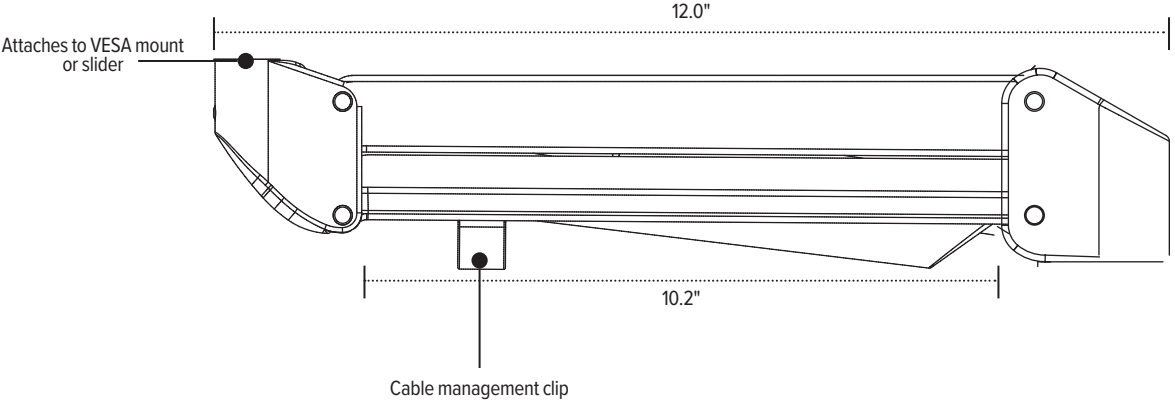

Evolve components