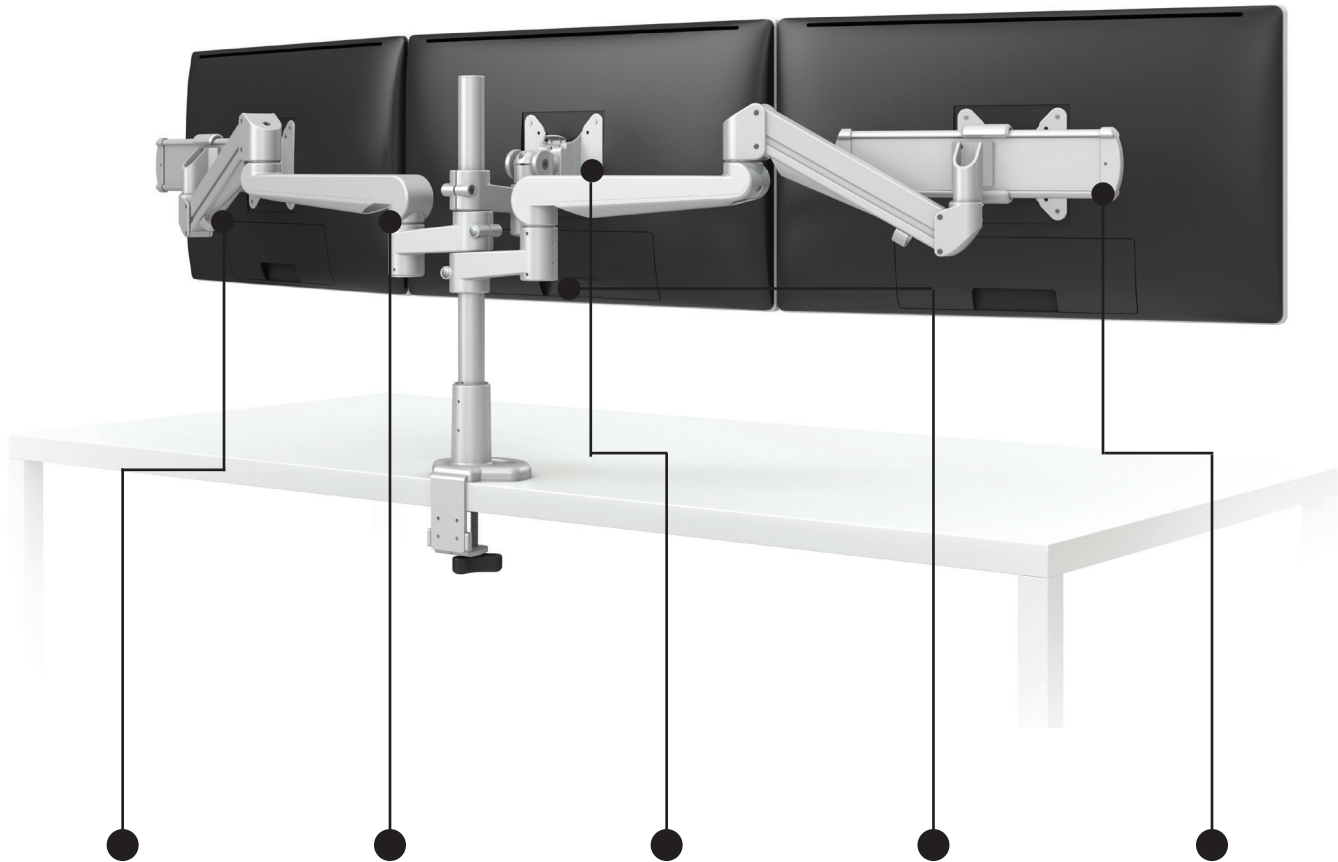

# Evolve components

**(M) Motion**  
Motion arm

Motion arms provide 13" of dynamic height adjustment

Model #	List price
EDV-MA	\$145

**(F) Fixed**  
Straight arm

Fixed arms provide extra reach

Model #	List price
EDV-SA	\$59

**Vesa Mount**  
Monitor attachment

A Vesa Mount attaches your monitor to the arm

Model #	List price
EDV-BSHVM	\$85

**Arm Stem**  
Straight arm

Arm stems are included in every configuration

Model #	List price
EDV-STEM	\$57

**(S) Slider Mount**  
Vesa slider

Sliders provide extended lateral adjustment - ideal for positioning monitors of varying sizes side-by-side

Model #	List price
EDV-SLD	\$146

**16.0" Pole with base**  
Pole mount

Center mounting pole  
Base adds additional 2.0" height

Model #	List price
EDV-16POLE#-___	\$129

**28.0" Pole with base**  
Pole mount

Center mounting pole  
Base adds additional 2.0" height

Model #	List price
EDV-28POLE#-___	\$139