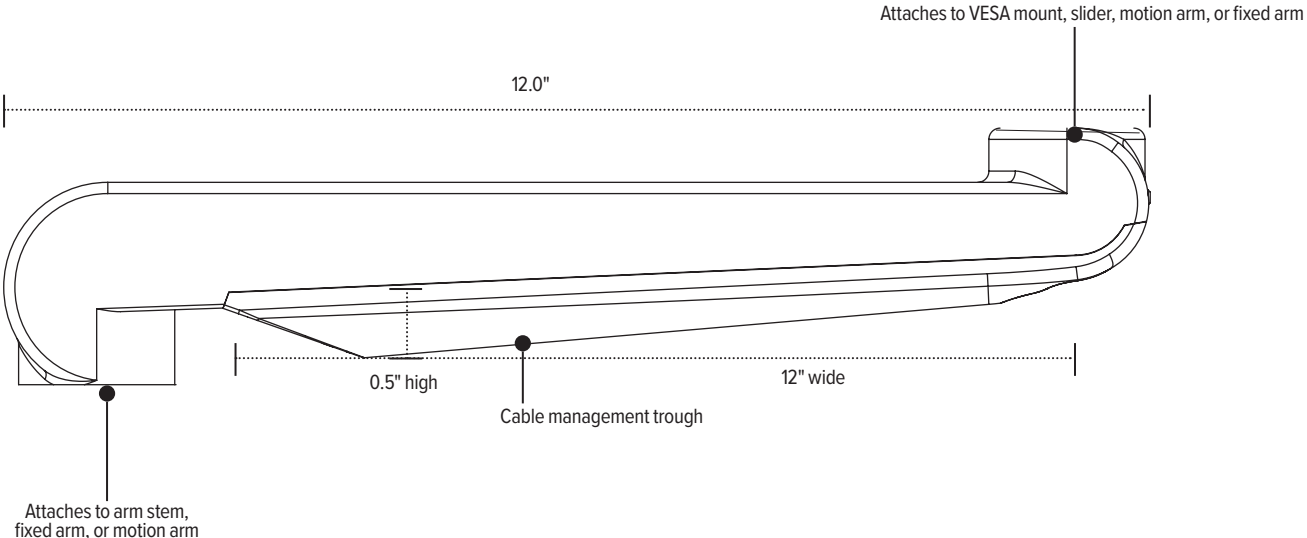

Evolve components