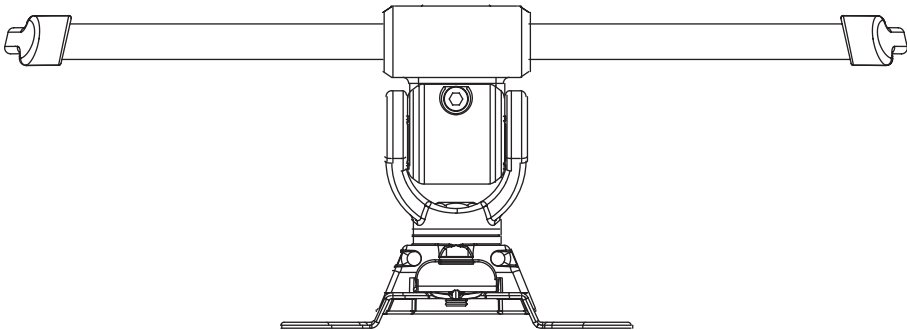

Evolve components