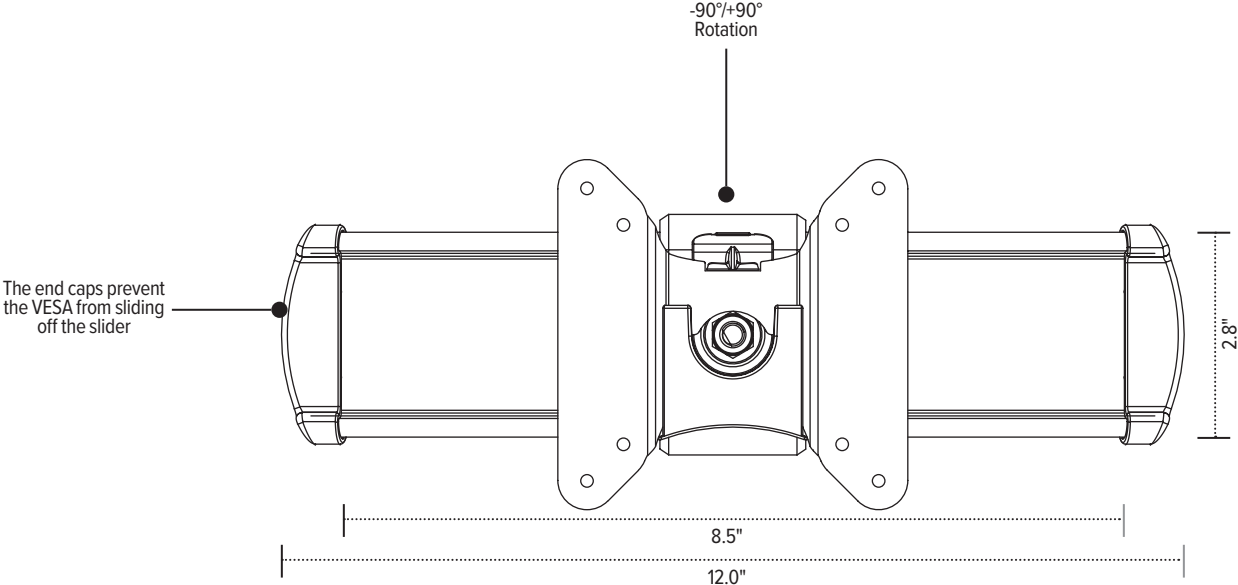

Evolve components