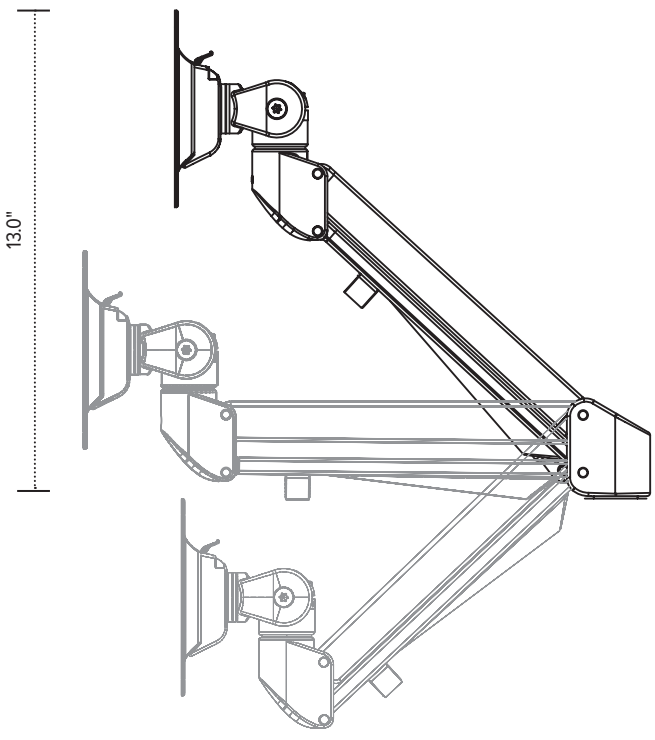

Evolve components