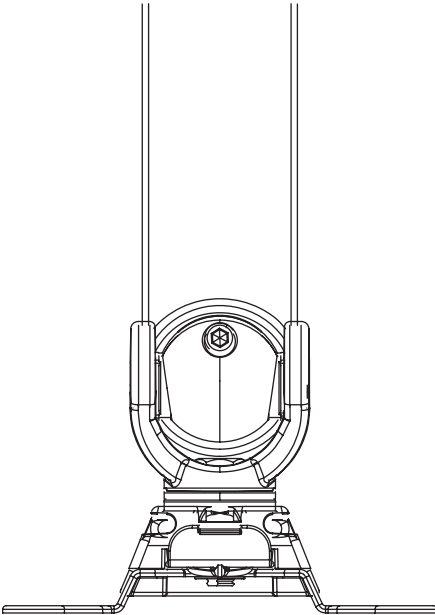

Evolve components