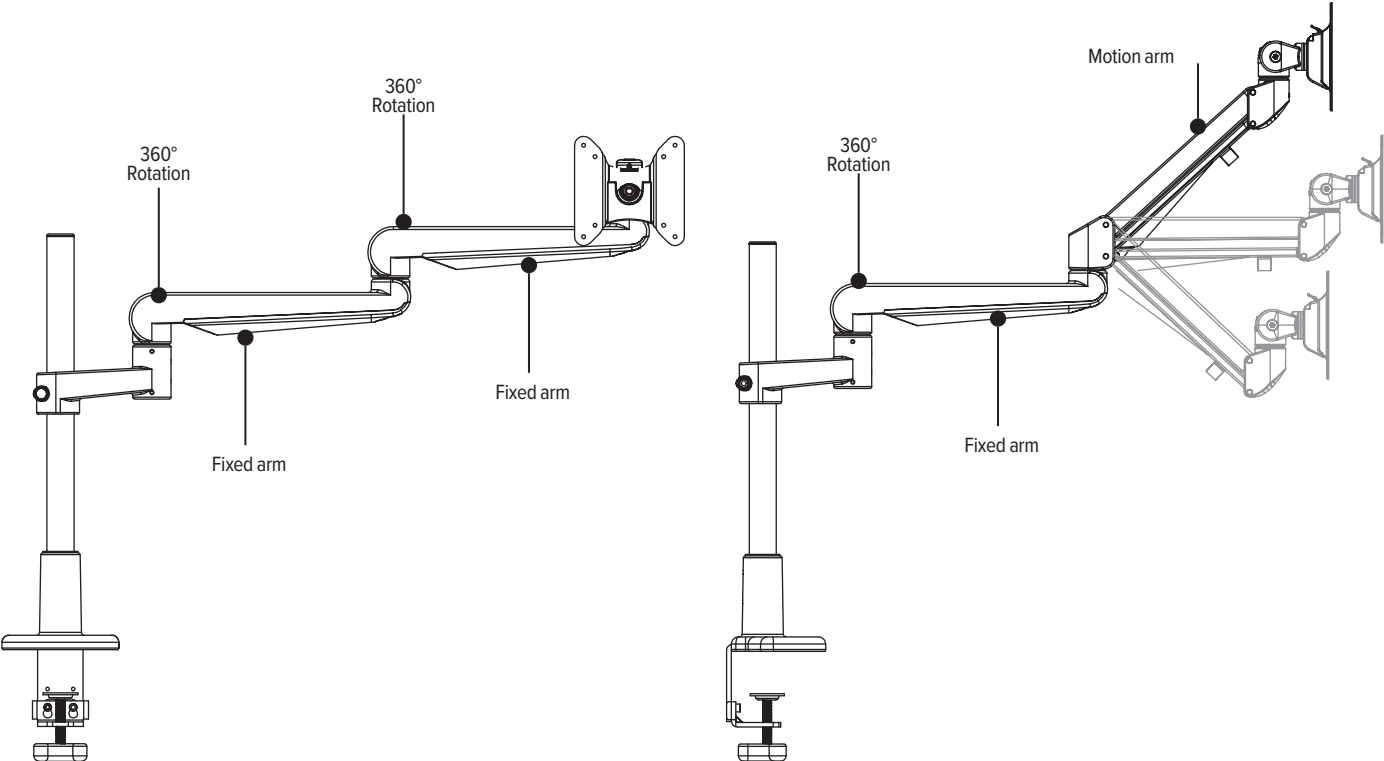

Evolve components