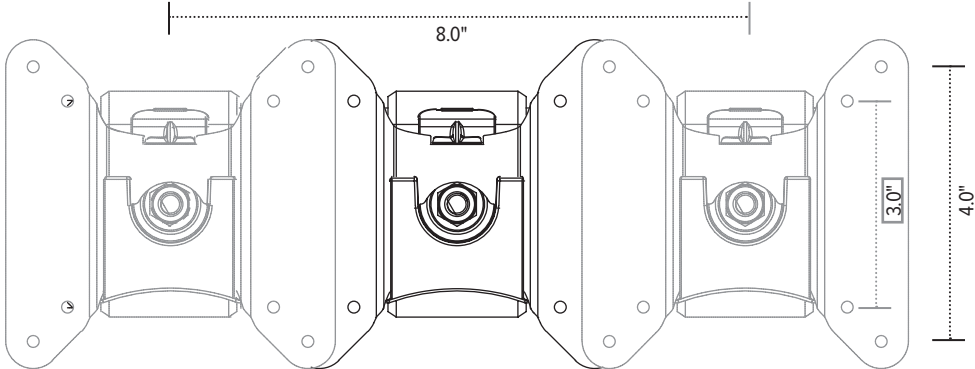

Evolve components