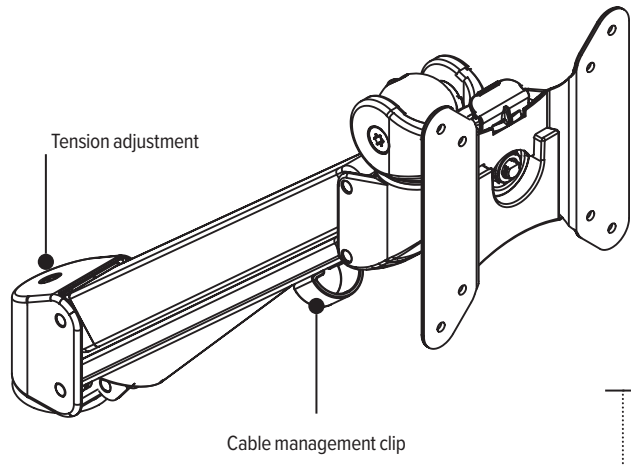

Evolve components