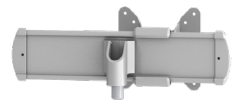

# Evolve components

**(M) Motion**  
Motion arm

Motion arms provide 13" of dynamic height adjustment

Model #	List price
EDV-MA	\$145

**(F) Fixed**  
Straight arm

Fixed arms provide extra reach

Model #	List price
EDV-SA	\$59

**Vesa Mount**  
Monitor attachment

A Vesa Mount attaches your monitor to the arm

Model #	List price
EDV-BSHVM	\$85

**Arm Stem**  
Straight arm

Arm stems are included in every configuration

Model #	List price
EDV-STEM	\$57

**(S) Slider Mount**  
Vesa slider

Sliders provide extended lateral adjustment - ideal for positioning monitors of varying sizes side-by-side

Model #	List price
EDV-SLD	\$146

**16.0" Pole with base**  
Pole mount

Center mounting pole  
Base adds additional 2.0" height

Model #	List price
EDV-16POLE#-___	\$129

**28.0" Pole with base**  
Pole mount

Center mounting pole  
Base adds additional 2.0" height

Model #	List price
EDV-28POLE#-___	\$139