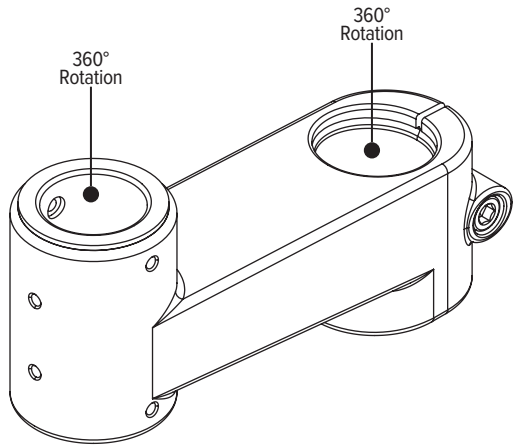

Evolve components