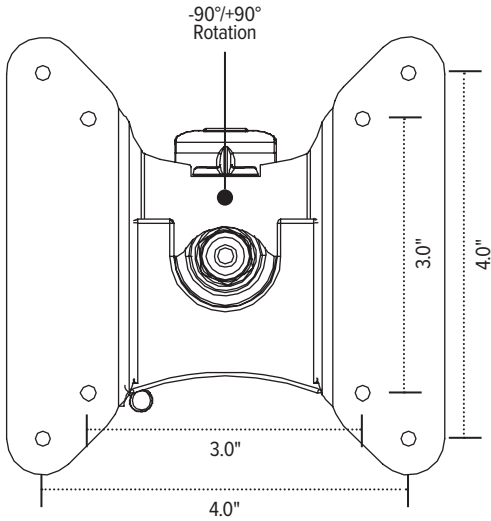

Evolve components