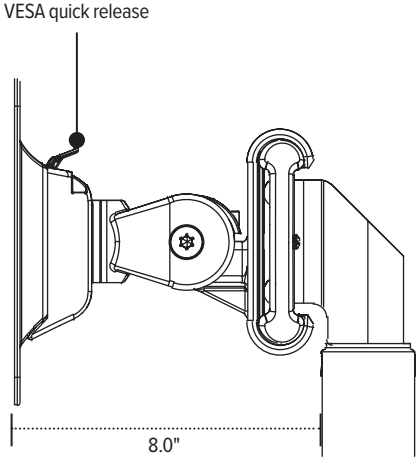

Evolve components