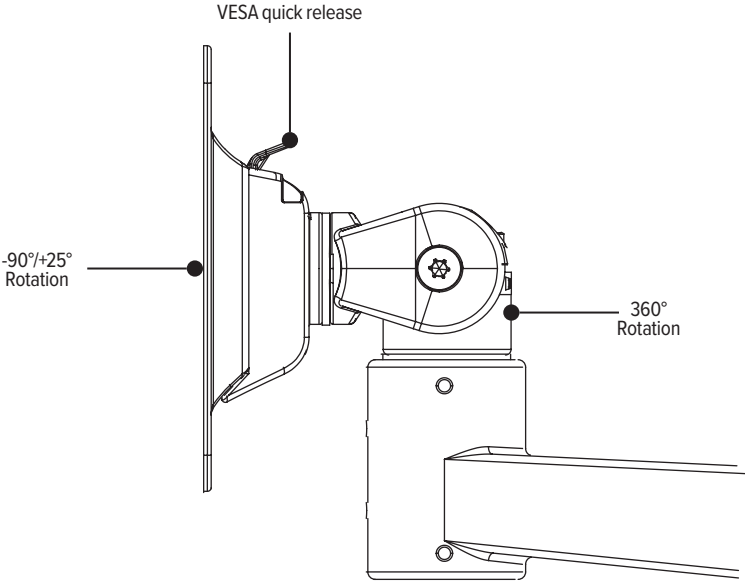

Evolve components