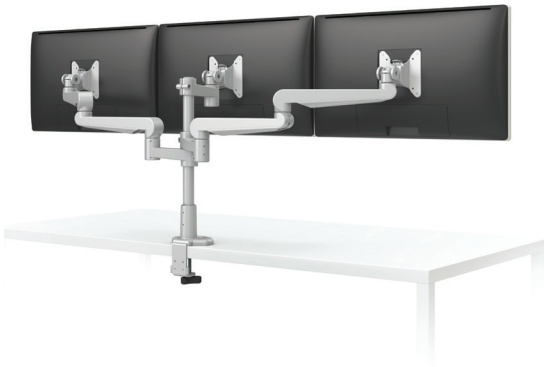

TRIPLE TO QUAD

EVOLVE3-FF