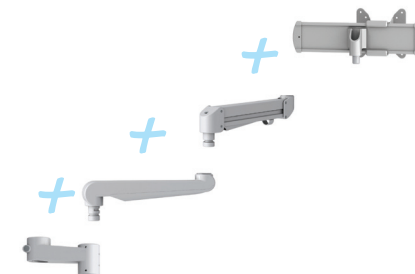

SINGLE TO DUAL

EVOLVE1-F

EVOLVE2-F

EVOLVE1-M

EVOLVE2-M

EVOLVE1-FF

EVOLVE2-FF

EVOLVE1-MS

EVOLVE2-MS

EVOLVE1-FMS

EVOLVE2-FMS

DUAL TO TRIPLE

EVOLVE2-F

EVOLVE3-FF

TRIPLE TO QUAD

EVOLVE3-FF

EVOLVE4-FF

Switch the 16" pole for a 28" pole

QUAD TO SIX

EVOLVE6-FF

EVOLVE6-FF

Additional configurations are possible that include motion arms and slider mounts. Please contact customer service for alternative parts to make these configurations.