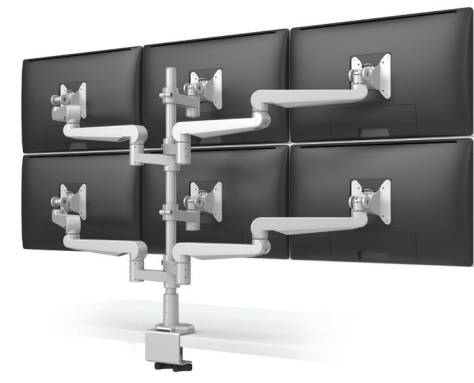

EVOLVE4-FF

Switch the 16" pole for a 28" pole

QUAD TO SIX

EVOLVE6-FF

EVOLVE6-FF

Additional configurations are possible that include motion arms and slider mounts. Please contact customer service for alternative parts to make these configurations.