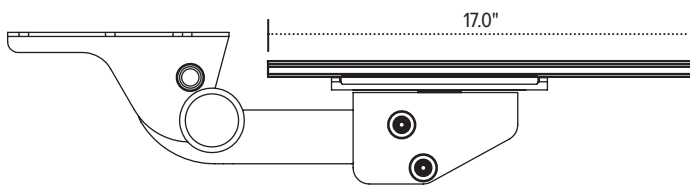

Solution 1CC

Keyboard platform combo

Solution 1CC

Keyboard platform combo

esi®

Product specs

- Recommended for diagonal corner worksurfaces
- PL003CC-25 keyboard platform
 - Includes: gel palm rests, mouse pad, mouse guards, cord management clips
 - Made from black 0.3" thin phenolic (*except R-series)
- 25.0" cut corner keyboard platform
- Accommodates left or right handed users
- AA260 articulating arm
- 17.0" glide track
- $\pm 15^\circ$ tilt adjustment
- Spring assisted adjustment
- 6.3" height adjustment range
 - 1.3" above track | 5.0" below track
- 360° glide track rotation
- Positions flush with worksurface
- Warranty: 15 yr. (articulating arm/platform)
2 yr. (palm rest/mouse pad)

*Available in R-Series as a cut corner platform only. Contact the Customer Service Department for more details. R-Series Platforms are composed of 100% post-consumer materials, making them completely recyclable. They are free of formaldehydes and carcinogens and emit no VOC's (Volatile Organic Compounds).