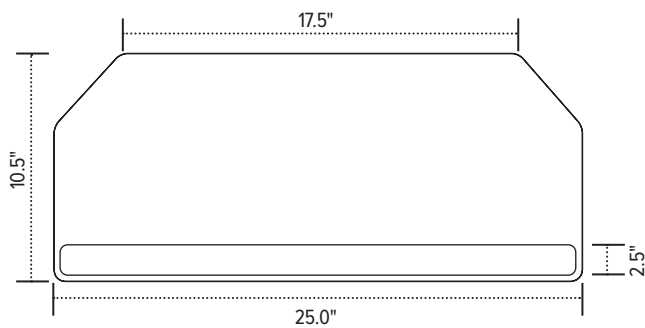

Solution 1CC

Keyboard platform combo

Solution 1CC

Keyboard platform combo

esi®

Product specs

- Recommended for diagonal corner worksurfaces
- PL003CC-25 keyboard platform
 - Includes: gel palm rests, mouse pad, mouse guards, cord management clips
 - Made from black 0.3" thin phenolic (*except R-series)
- 25.0" cut corner keyboard platform
- Accommodates left or right handed users
- AA260 articulating arm
- 17.0" glide track
- $\pm 15^\circ$ tilt adjustment
- Spring assisted adjustment
- 6.3" height adjustment range
 - 1.3" above track | 5.0" below track
- 360° glide track rotation
- Positions flush with worksurface
- Warranty: 15 yr. (articulating arm/platform)
2 yr. (palm rest/mouse pad)