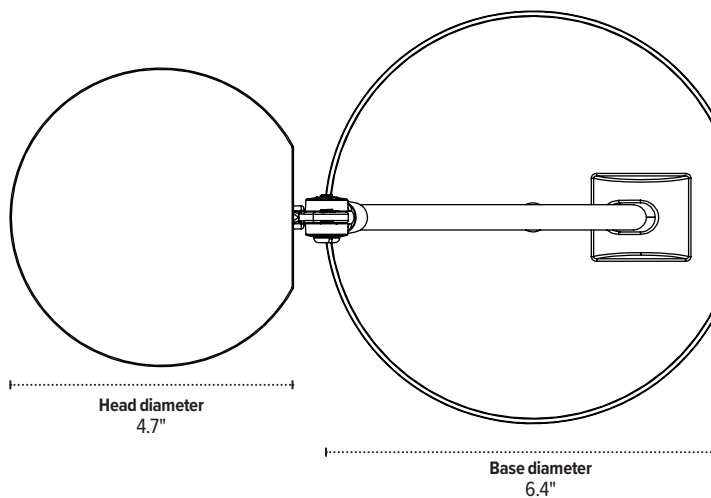

Lily™ LEDX

Single arm LED task light

esi

800.833.3746
esiergo.com