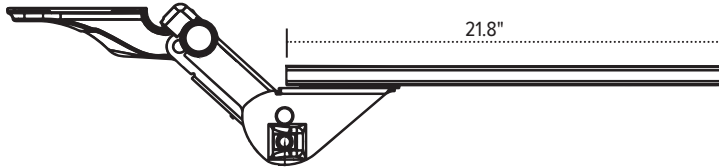

AA750DAT

Articulating arm

AA750DAT

Articulating arm

Positive tilt

Negative tilt

Product specs

The AA750DAT combines ultra-smooth adjustment with the convenience of a lift-and-lock and the precise placement of a dial-a-tilt.

- Lift-and-lock height adjustment
- Dial-a-tilt adjustment
- 21.8" glide track
- 22.0" min. clearance required for full retraction
- +10°/-15° tilt adjustment
- 7.1" height adjustment range
 - 2.2" above track | 4.9" below track
- 360° glide track rotation
- Positions flush with worksurface
- Recommended for any platform
- Warranty: 15 yr.