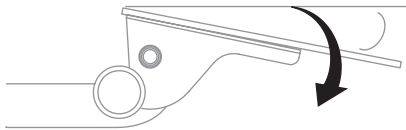

AA750DAT

Articulating arm

AA750DAT

Articulating arm

Positive tilt

Negative tilt

Product specs

The AA750DAT combines ultra-smooth adjustment with the convenience of a lift-and-lock and the precise placement of a dial-a-tilt.

- Lift-and-lock height adjustment
- Dial-a-tilt adjustment
- 21.8" glide track
- 22.0" min. clearance required for full retraction
- +10°/-15° tilt adjustment
- 7.1" height adjustment range
 - 2.2" above track | 4.9" below track
- 360° glide track rotation
- Positions flush with worksurface
- Recommended for any platform
- Warranty: 15 yr.