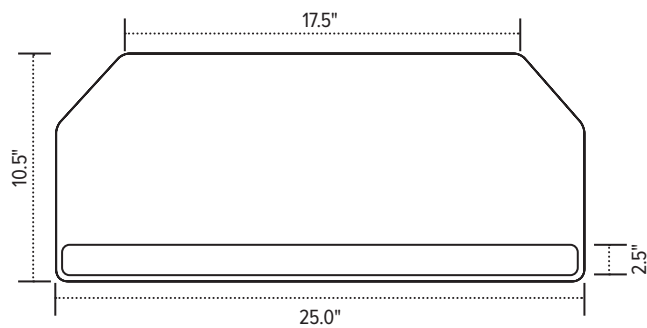

Solution 1CC

keyboard platform combo

Solution 1CC

keyboard platform combo

Product specs

- Recommended for diagonal corner worksurfaces
- PL003CC-25 keyboard platform
 - Includes: gel palm rests, mouse pad, mouse guards, cord management clips
 - Made from black 0.3" thin phenolic (*except R-series)
- 25.0" cut corner keyboard platform
- Accommodates left or right handed users
- AA260 articulating arm
- 17.0" glide track
- $\pm 15^\circ$ tilt adjustment
- Spring assisted adjustment
- 6.3" height adjustment range
 - 1.3" above track | 5.0" below track
- 360° glide track rotation
- Positions flush with worksurface
- Warranty:
 - 15yr. articulating arm/platform
 - 2yr. palm rest/mouse pad