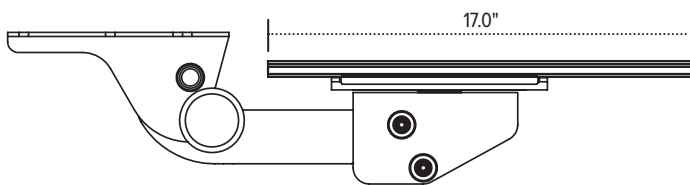

Solution 1CC

keyboard platform combo

Solution 1CC

keyboard platform combo

Product specs

- Recommended for diagonal corner worksurfaces
- PL003CC-25 keyboard platform
 - Includes: gel palm rests, mouse pad, mouse guards, cord management clips
 - Made from black 0.3" thin phenolic (*except R-series)
- 25.0" cut corner keyboard platform
- Accommodates left or right handed users
- AA260 articulating arm
- 17.0" glide track
- $\pm 15^\circ$ tilt adjustment
- Spring assisted adjustment
- 6.3" height adjustment range
 - 1.3" above track | 5.0" below track
- 360° glide track rotation
- Positions flush with worksurface
- Warranty:
 - 15yr. articulating arm/platform
 - 2yr. palm rest/mouse pad

Model

SOLUTION1CC

*Available in R-Series as a cut corner platform only. Contact the Customer Service Department for more details. R-Series Platforms are composed of 100% post-consumer materials, making them completely recyclable. They are free of formaldehydes and carcinogens and emit no VOC's (Volatile Organic Compounds).