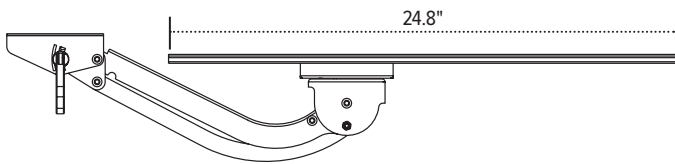

Solution 4

keyboard platform combo

Solution 4

keyboard platform combo

Positive tilt

Negative tilt

Product specs

- Recommended for straight edge worksurfaces or diagonal corner worksurfaces
- PLMAC mouse forward platform
- 26.5" platform reversible at installation
- Can be installed for left or right-handed users
- AA370 extended reach articulating arm
- Lift-and-lock height adjustment
- 24.8" glide track
- 25.0" clearance required for full retraction
- $\pm 15^\circ$ tilt
- 16.0" height adjustment range
 - 8.0" above track | 8.0" below track
- 360° rotation
- Positions flush with worksurface
- Warranty:
 - 15yr. articulating arm/platform
 - 2yr. palm rest/mouse pad