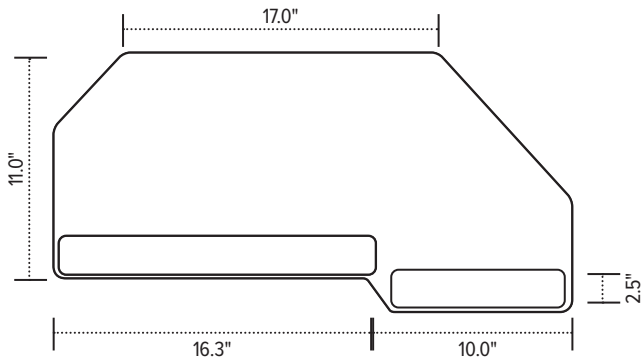

Solution 4

keyboard platform combo

Solution 4

keyboard platform combo

Positive tilt

Negative tilt

Product specs

- Recommended for straight edge worksurfaces or diagonal corner worksurfaces
- PLMAC mouse forward platform
- 26.5" platform reversible at installation
- Can be installed for left or right-handed users
- AA370 extended reach articulating arm
- Lift-and-lock height adjustment
- 24.8" glide track
- 25.0" clearance required for full retraction
- $\pm 15^\circ$ tilt
- 16.0" height adjustment range
 - 8.0" above track | 8.0" below track
- 360° rotation
- Positions flush with worksurface
- Warranty:
 - 15yr. articulating arm/platform
 - 2yr. palm rest/mouse pad