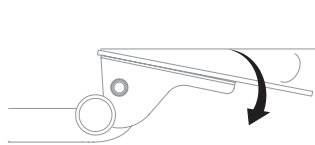

Solution 4

keyboard platform combo

Solution 4

keyboard platform combo

Positive tilt

Negative tilt

Product specs

- Recommended for straight edge worksurfaces or diagonal corner worksurfaces
- PLMAC mouse forward platform
- 26.5" platform reversible at installation
- Can be installed for left or right-handed users
- AA370 extended reach articulating arm
- Lift-and-lock height adjustment
- 24.8" glide track
- 25.0" clearance required for full retraction
- $\pm 15^\circ$ tilt
- 16.0" height adjustment range
 - 8.0" above track | 8.0" below track
- 360° rotation
- Positions flush with worksurface
- Warranty:
 - 15yr. articulating arm/platform
 - 2yr. palm rest/mouse pad